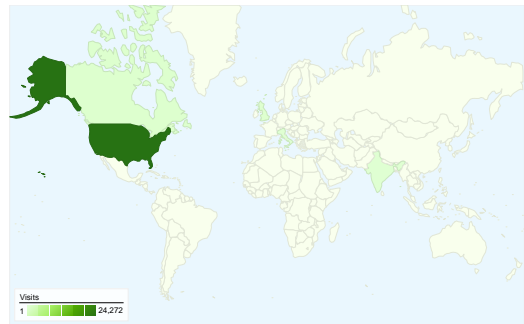

Site Usage

27,911 Visits

66.76% Bounce Rate

50,436 Pageviews

00:01:54 Avg. Time on Site

1.81 Pages/Visit

75.54% % New Visits

Visitors Overview

Visitors
21,143

Map Overlay world

Traffic Sources Overview

- **Search Engines**
13,592.00 (48.70%)
- **Referring Sites**
9,113.00 (32.65%)
- **Direct Traffic**
5,206.00 (18.65%)

Content Overview

Pages	Pageviews	% Pageviews
/	31,330	62.12%
/help/help_sid.html	4,917	9.75%
/historical_maps.htm	4,186	8.30%
/index.html	1,581	3.13%
/election.htm	1,579	3.13%

21,143 people visited this site

 **27,911 Visits**

 **21,143 Absolute Unique Visitors**

 **50,436 Pageviews**

 **1.81 Average Pageviews**

 **00:01:54 Time on Site**

 **66.76% Bounce Rate**

 **75.54% New Visits**

27,911 visits came from 141 countries/territories

Site Usage

Country/Territory	Visits	Pages/Visit	Avg. Time on Site	% New Visits	Bounce Rate
Visits 27,911 % of Site Total: 100.00%	Pages/Visit 1.81 Site Avg: 1.81 (0.00%)	Avg. Time on Site 00:01:54 Site Avg: 00:01:54 (0.00%)	% New Visits 75.58% Site Avg: 75.54% (0.05%)	Bounce Rate 66.76% Site Avg: 66.76% (0.00%)	
United States	24,272	1.87	00:02:04	72.83%	64.56%
Canada	494	1.35	00:00:37	93.12%	80.77%
United Kingdom	389	1.35	00:00:46	95.12%	82.78%
Italy	213	1.31	00:01:02	92.96%	81.69%
India	191	1.50	00:00:54	95.29%	76.96%
Germany	158	1.23	00:00:19	87.97%	86.71%
Australia	126	1.18	00:00:25	99.21%	85.71%
Spain	98	1.23	00:00:53	91.84%	84.69%
France	95	1.34	00:00:47	97.89%	83.16%