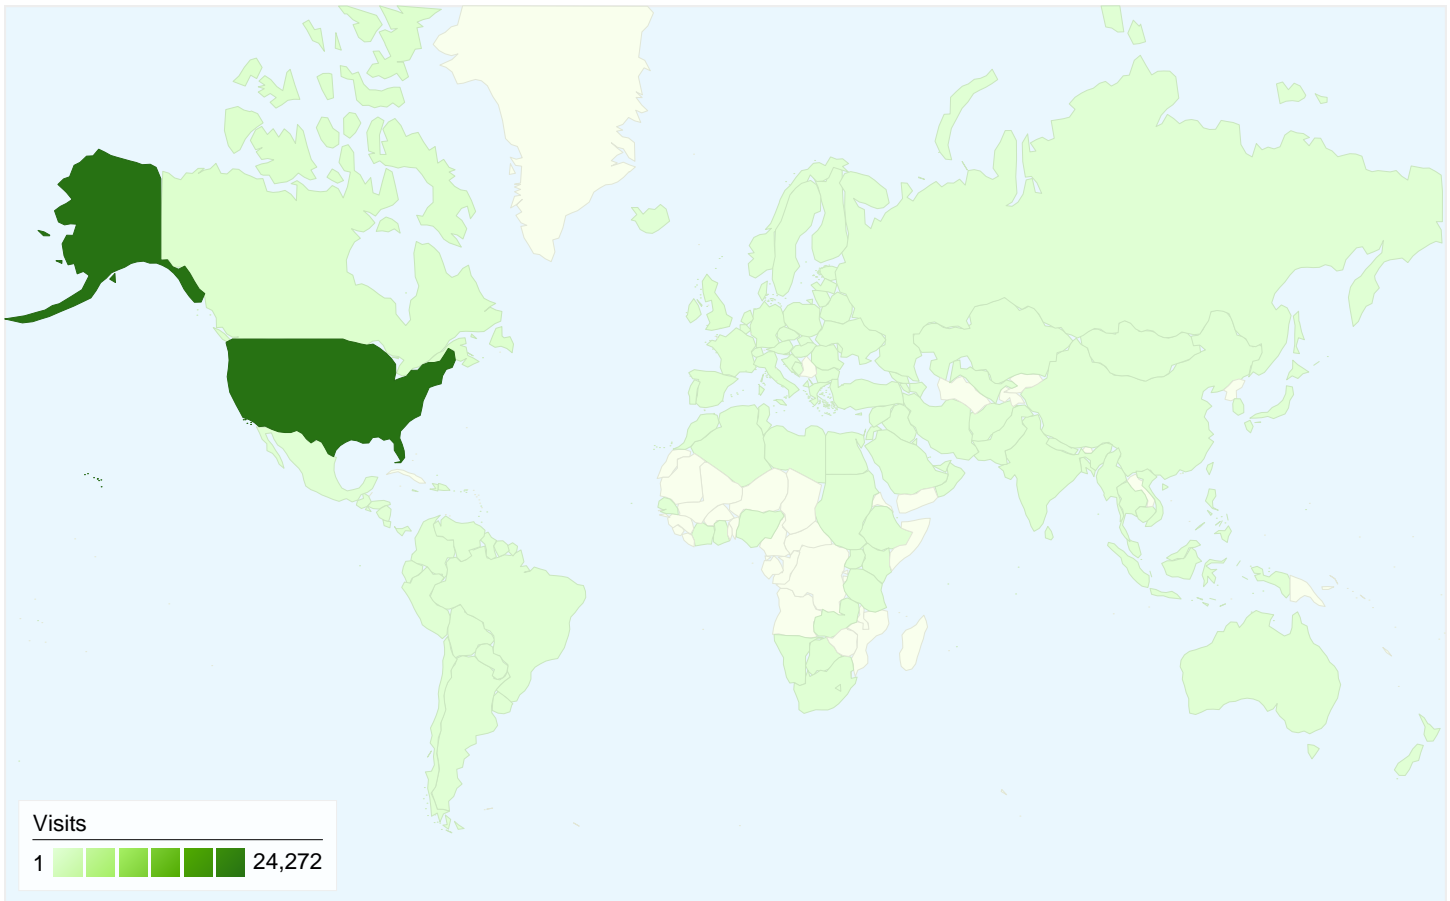

Visitors
21,143

Map Overlay world

Traffic Sources Overview

- **Search Engines**
13,592.00 (48.70%)
- **Referring Sites**
9,113.00 (32.65%)
- **Direct Traffic**
5,206.00 (18.65%)

Content Overview

Pages	Pageviews	% Pageviews
/	31,330	62.12%
/help/help_sid.html	4,917	9.75%
/historical_maps.htm	4,186	8.30%
/index.html	1,581	3.13%
/election.htm	1,579	3.13%

21,143 people visited this site

 **27,911 Visits**

 **21,143 Absolute Unique Visitors**

 **50,436 Pageviews**

 **1.81 Average Pageviews**

 **00:01:54 Time on Site**

 **66.76% Bounce Rate**

 **75.54% New Visits**

MAGIC
Traffic Sources Overview

Jul 1, 2008 - Dec 31, 2008
 Comparing to: Site

All traffic sources sent a total of 27,911 visits

-  **18.65% Direct Traffic**
-  **32.65% Referring Sites**
-  **48.70% Search Engines**

27,911 visits came from 141 countries/territories

Site Usage

Country/Territory	Visits	Pages/Visit	Avg. Time on Site	% New Visits	Bounce Rate
Visits 27,911 % of Site Total: 100.00%	Pages/Visit 1.81 Site Avg: 1.81 (0.00%)	Avg. Time on Site 00:01:54 Site Avg: 00:01:54 (0.00%)	% New Visits 75.58% Site Avg: 75.54% (0.05%)	Bounce Rate 66.76% Site Avg: 66.76% (0.00%)	
United States	24,272	1.87	00:02:04	72.83%	64.56%
Canada	494	1.35	00:00:37	93.12%	80.77%
United Kingdom	389	1.35	00:00:46	95.12%	82.78%
Italy	213	1.31	00:01:02	92.96%	81.69%
India	191	1.50	00:00:54	95.29%	76.96%
Germany	158	1.23	00:00:19	87.97%	86.71%
Australia	126	1.18	00:00:25	99.21%	85.71%
Spain	98	1.23	00:00:53	91.84%	84.69%
France	95	1.34	00:00:47	97.89%	83.16%