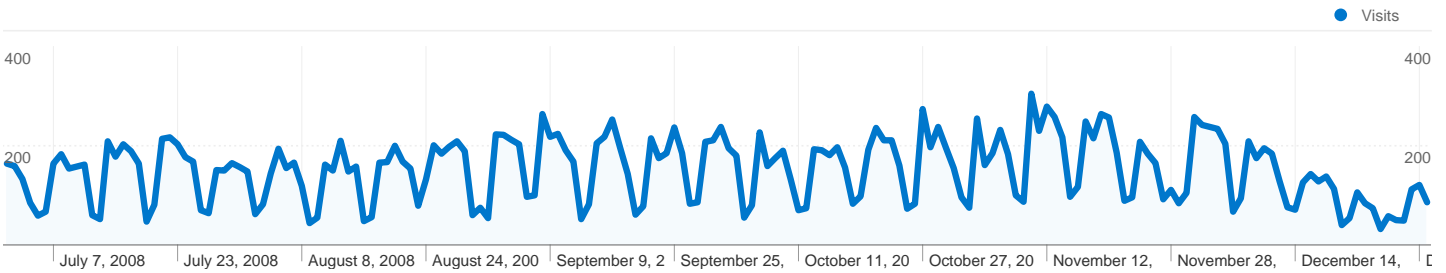

Site Usage

27,911 Visits

66.76% Bounce Rate

50,436 Pageviews

00:01:54 Avg. Time on Site

1.81 Pages/Visit

75.54% % New Visits

Visitors Overview

21,143 people visited this site

 **27,911 Visits**

 **21,143 Absolute Unique Visitors**

 **50,436 Pageviews**

 **1.81 Average Pageviews**

 **00:01:54 Time on Site**

 **66.76% Bounce Rate**

 **75.54% New Visits**

MAGIC
Traffic Sources Overview

Jul 1, 2008 - Dec 31, 2008
 Comparing to: Site

All traffic sources sent a total of 27,911 visits

-  **18.65% Direct Traffic**
-  **32.65% Referring Sites**
-  **48.70% Search Engines**

27,911 visits came from 141 countries/territories

Site Usage

Country/Territory	Visits	Pages/Visit	Avg. Time on Site	% New Visits	Bounce Rate
Visits 27,911 % of Site Total: 100.00%	Pages/Visit 1.81 Site Avg: 1.81 (0.00%)	Avg. Time on Site 00:01:54 Site Avg: 00:01:54 (0.00%)	% New Visits 75.58% Site Avg: 75.54% (0.05%)	Bounce Rate 66.76% Site Avg: 66.76% (0.00%)	
United States	24,272	1.87	00:02:04	72.83%	64.56%
Canada	494	1.35	00:00:37	93.12%	80.77%
United Kingdom	389	1.35	00:00:46	95.12%	82.78%
Italy	213	1.31	00:01:02	92.96%	81.69%
India	191	1.50	00:00:54	95.29%	76.96%
Germany	158	1.23	00:00:19	87.97%	86.71%
Australia	126	1.18	00:00:25	99.21%	85.71%
Spain	98	1.23	00:00:53	91.84%	84.69%
France	95	1.34	00:00:47	97.89%	83.16%