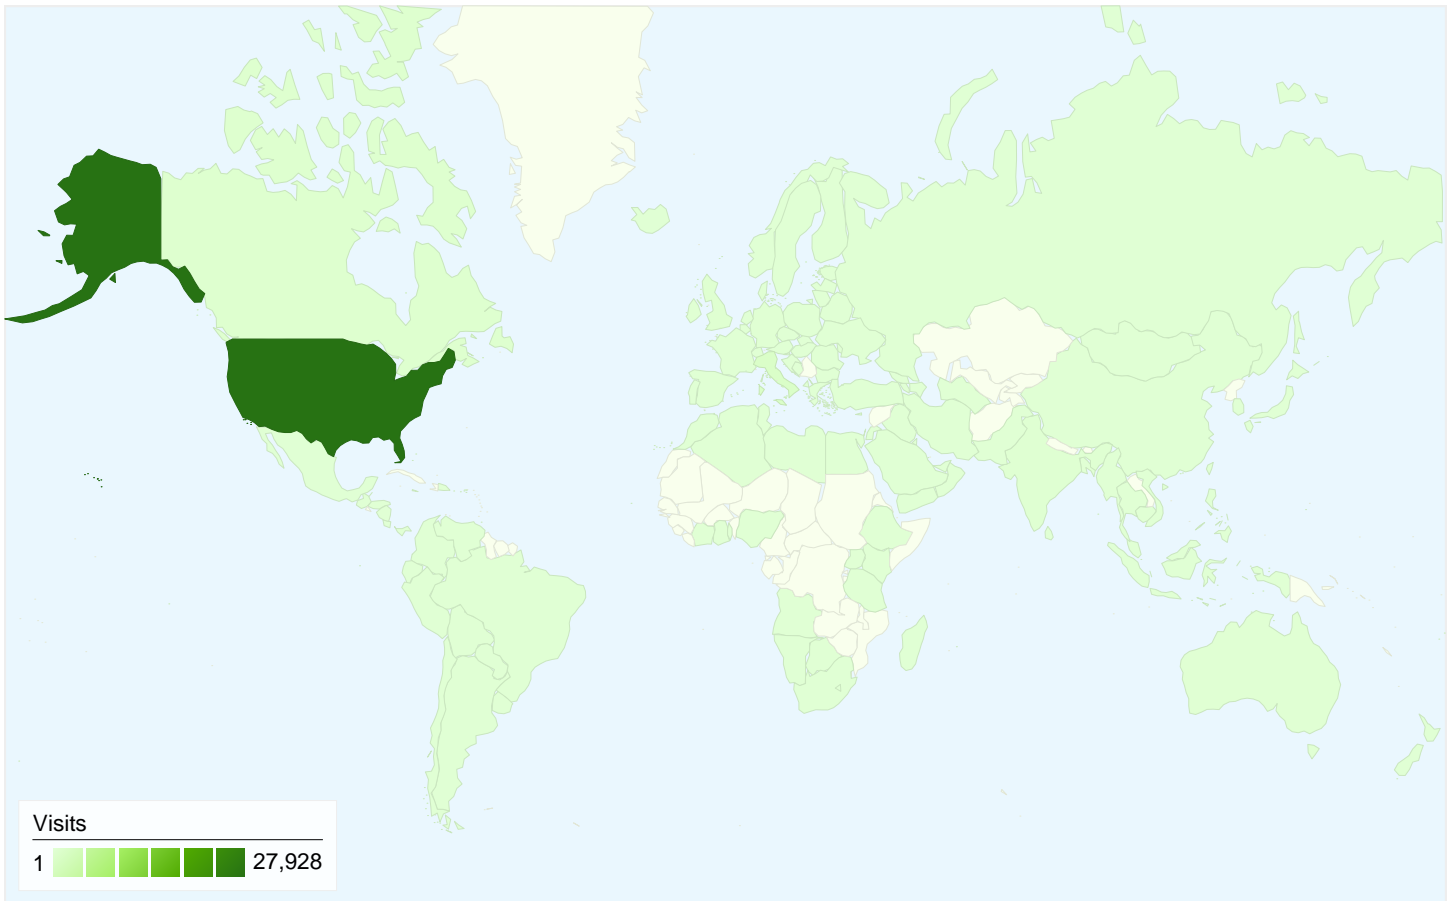

Visitors
22,042

Map Overlay world

Traffic Sources Overview

- **Search Engines**
13,163.00 (41.00%)
- **Referring Sites**
12,409.00 (38.65%)
- **Direct Traffic**
6,536.00 (20.36%)

Content Overview

Pages	Pageviews	% Pageviews
/	25,844	22.96%
/connecticut_data.html	9,178	8.15%
/historical_maps.htm	7,479	6.65%
/mash_up/aerial_index.html	5,653	5.02%
/help/help_sid.html	4,332	3.85%

MAGIC
Traffic Sources Overview

Jul 1, 2009 - Dec 31, 2009
 Comparing to: Site

All traffic sources sent a total of 32,108 visits

-  **20.36% Direct Traffic**
-  **38.65% Referring Sites**
-  **41.00% Search Engines**

32,108 visits came from 129 countries/territories

Site Usage

Country/Territory	Visits	Pages/Visit	Avg. Time on Site	% New Visits	Bounce Rate
Visits 32,108 % of Site Total: 100.00%	Pages/Visit 3.51 Site Avg: 3.51 (0.00%)	Avg. Time on Site 00:03:32 Site Avg: 00:03:32 (0.00%)	% New Visits 65.54% Site Avg: 65.51% (0.04%)	Bounce Rate 48.36% Site Avg: 48.36% (0.00%)	
United States	27,928	3.75	00:03:50	62.03%	44.66%
Italy	992	1.54	00:01:21	91.53%	75.20%
Canada	434	2.94	00:02:31	82.72%	60.60%
United Kingdom	263	1.91	00:00:58	80.23%	73.38%
India	168	1.70	00:01:12	95.24%	73.81%
(not set)	150	2.81	00:03:14	72.00%	49.33%
Germany	133	2.41	00:02:07	93.23%	69.92%
Australia	104	1.37	00:00:24	99.04%	83.65%
Ireland	96	1.03	00:00:01	100.00%	97.92%

Netherlands	81	1.40	00:01:10	95.06%	86.42%
					1 - 10 of 129

Pages on this site were viewed a total of 112,549 times

 **112,549** Pageviews

 **73,016** Unique Views

 **48.36%** Bounce Rate

Top Content

Pages	Pageviews	% Pageviews
/	25,844	22.96%
/connecticut_data.html	9,178	8.15%
/historical_maps.htm	7,479	6.65%
/mash_up/aerial_index.html	5,653	5.02%
/help/help_sid.html	4,332	3.85%