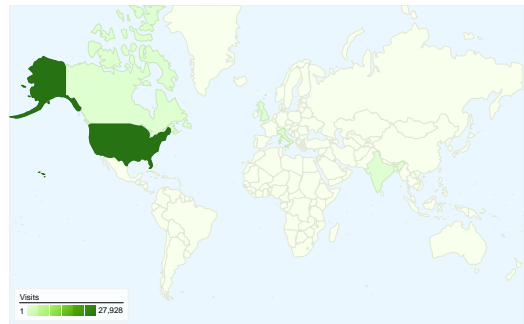

Site Usage

32,108 Visits

48.36% Bounce Rate

112,549 Pageviews

00:03:32 Avg. Time on Site

3.51 Pages/Visit

65.51% % New Visits

Visitors Overview

Visitors
22,042

Map Overlay world

Traffic Sources Overview

- **Search Engines**
13,163.00 (41.00%)
- **Referring Sites**
12,409.00 (38.65%)
- **Direct Traffic**
6,536.00 (20.36%)

Content Overview

Pages	Pageviews	% Pageviews
/	25,844	22.96%
/connecticut_data.html	9,178	8.15%
/historical_maps.htm	7,479	6.65%
/mash_up/aerial_index.html	5,653	5.02%
/help/help_sid.html	4,332	3.85%

32,108 visits came from 129 countries/territories

Site Usage

Country/Territory	Visits	Pages/Visit	Avg. Time on Site	% New Visits	Bounce Rate
Visits 32,108 % of Site Total: 100.00%	Pages/Visit 3.51 Site Avg: 3.51 (0.00%)	Avg. Time on Site 00:03:32 Site Avg: 00:03:32 (0.00%)	% New Visits 65.54% Site Avg: 65.51% (0.04%)	Bounce Rate 48.36% Site Avg: 48.36% (0.00%)	
United States	27,928	3.75	00:03:50	62.03%	44.66%
Italy	992	1.54	00:01:21	91.53%	75.20%
Canada	434	2.94	00:02:31	82.72%	60.60%
United Kingdom	263	1.91	00:00:58	80.23%	73.38%
India	168	1.70	00:01:12	95.24%	73.81%
(not set)	150	2.81	00:03:14	72.00%	49.33%
Germany	133	2.41	00:02:07	93.23%	69.92%
Australia	104	1.37	00:00:24	99.04%	83.65%
Ireland	96	1.03	00:00:01	100.00%	97.92%

Netherlands	81	1.40	00:01:10	95.06%	86.42%
					1 - 10 of 129

Pages on this site were viewed a total of 112,549 times

 **112,549** Pageviews

 **73,016** Unique Views

 **48.36%** Bounce Rate

Top Content

Pages	Pageviews	% Pageviews
/	25,844	22.96%
/connecticut_data.html	9,178	8.15%
/historical_maps.htm	7,479	6.65%
/mash_up/aerial_index.html	5,653	5.02%
/help/help_sid.html	4,332	3.85%