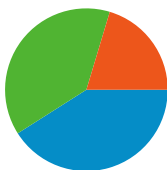

Site Usage

32,108 Visits

48.36% Bounce Rate

112,549 Pageviews

00:03:32 Avg. Time on Site

3.51 Pages/Visit

65.51% % New Visits

Visitors Overview

Visitors
22,042

Map Overlay world

Traffic Sources Overview

- **Search Engines**
13,163.00 (41.00%)
- **Referring Sites**
12,409.00 (38.65%)
- **Direct Traffic**
6,536.00 (20.36%)

Content Overview

Pages	Pageviews	% Pageviews
/	25,844	22.96%
/connecticut_data.html	9,178	8.15%
/historical_maps.htm	7,479	6.65%
/mash_up/aerial_index.html	5,653	5.02%
/help/help_sid.html	4,332	3.85%

MAGIC
Visitors Overview

Jul 1, 2009 - Dec 31, 2009
 Comparing to: Site

22,042 people visited this site

 **32,108 Visits**

 **22,042 Absolute Unique Visitors**

 **112,549 Pageviews**

 **3.51 Average Pageviews**

32,108 visits came from 129 countries/territories

Site Usage

Country/Territory	Visits	Pages/Visit	Avg. Time on Site	% New Visits	Bounce Rate
Visits 32,108 % of Site Total: 100.00%	Pages/Visit 3.51 Site Avg: 3.51 (0.00%)	Avg. Time on Site 00:03:32 Site Avg: 00:03:32 (0.00%)	% New Visits 65.54% Site Avg: 65.51% (0.04%)	Bounce Rate 48.36% Site Avg: 48.36% (0.00%)	
United States	27,928	3.75	00:03:50	62.03%	44.66%
Italy	992	1.54	00:01:21	91.53%	75.20%
Canada	434	2.94	00:02:31	82.72%	60.60%
United Kingdom	263	1.91	00:00:58	80.23%	73.38%
India	168	1.70	00:01:12	95.24%	73.81%
(not set)	150	2.81	00:03:14	72.00%	49.33%
Germany	133	2.41	00:02:07	93.23%	69.92%
Australia	104	1.37	00:00:24	99.04%	83.65%
Ireland	96	1.03	00:00:01	100.00%	97.92%