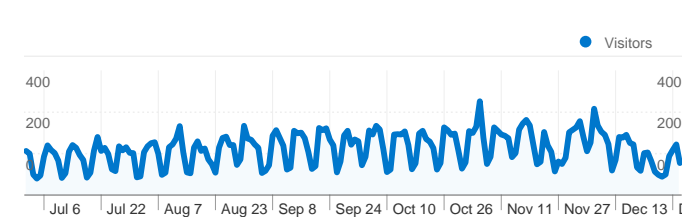

Site Usage

32,108 Visits

48.36% Bounce Rate

112,549 Pageviews

00:03:32 Avg. Time on Site

3.51 Pages/Visit

65.51% % New Visits

Visitors Overview

MAGIC
Visitors Overview

Jul 1, 2009 - Dec 31, 2009
 Comparing to: Site

22,042 people visited this site

 **32,108 Visits**

 **22,042 Absolute Unique Visitors**

 **112,549 Pageviews**

 **3.51 Average Pageviews**

32,108 visits came from 129 countries/territories

Site Usage

Country/Territory	Visits	Pages/Visit	Avg. Time on Site	% New Visits	Bounce Rate
Visits 32,108 % of Site Total: 100.00%	Pages/Visit 3.51 Site Avg: 3.51 (0.00%)	Avg. Time on Site 00:03:32 Site Avg: 00:03:32 (0.00%)	% New Visits 65.54% Site Avg: 65.51% (0.04%)	Bounce Rate 48.36% Site Avg: 48.36% (0.00%)	
United States	27,928	3.75	00:03:50	62.03%	44.66%
Italy	992	1.54	00:01:21	91.53%	75.20%
Canada	434	2.94	00:02:31	82.72%	60.60%
United Kingdom	263	1.91	00:00:58	80.23%	73.38%
India	168	1.70	00:01:12	95.24%	73.81%
(not set)	150	2.81	00:03:14	72.00%	49.33%
Germany	133	2.41	00:02:07	93.23%	69.92%
Australia	104	1.37	00:00:24	99.04%	83.65%
Ireland	96	1.03	00:00:01	100.00%	97.92%

Netherlands	81	1.40	00:01:10	95.06%	86.42%
					1 - 10 of 129

Pages on this site were viewed a total of 112,549 times

 **112,549** Pageviews

 **73,016** Unique Views

 **48.36%** Bounce Rate

Top Content

Pages	Pageviews	% Pageviews
/	25,844	22.96%
/connecticut_data.html	9,178	8.15%
/historical_maps.htm	7,479	6.65%
/mash_up/aerial_index.html	5,653	5.02%
/help/help_sid.html	4,332	3.85%