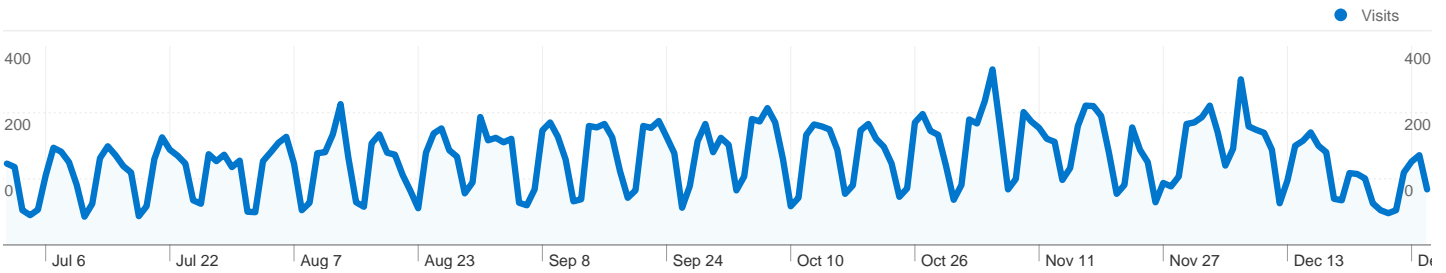

MAGIC
Visitors Overview

Jul 1, 2009 - Dec 31, 2009
 Comparing to: Site

22,042 people visited this site

 **32,108 Visits**

 **22,042 Absolute Unique Visitors**

 **112,549 Pageviews**

 **3.51 Average Pageviews**

 **00:03:32 Time on Site**

 **48.36% Bounce Rate**

 **65.51% New Visits**

Technical Profile

Browser	Visits	% visits	Connection Speed	Visits	% visits
Internet Explorer	18,133	56.48%	Cable	9,495	29.57%
Firefox	10,539	32.82%	T1	9,118	28.40%
Safari	1,865	5.81%	DSL	6,689	20.83%
Chrome	1,063	3.31%	Unknown	5,854	18.23%
Mozilla	236	0.74%	Dialup	788	2.45%

MAGIC
Traffic Sources Overview

Jul 1, 2009 - Dec 31, 2009
 Comparing to: Site

All traffic sources sent a total of 32,108 visits

-  **20.36% Direct Traffic**
-  **38.65% Referring Sites**
-  **41.00% Search Engines**

32,108 visits came from 129 countries/territories

Site Usage

Country/Territory	Visits	Pages/Visit	Avg. Time on Site	% New Visits	Bounce Rate
Visits 32,108 % of Site Total: 100.00%	Pages/Visit 3.51 Site Avg: 3.51 (0.00%)	Avg. Time on Site 00:03:32 Site Avg: 00:03:32 (0.00%)	% New Visits 65.54% Site Avg: 65.51% (0.04%)	Bounce Rate 48.36% Site Avg: 48.36% (0.00%)	
United States	27,928	3.75	00:03:50	62.03%	44.66%
Italy	992	1.54	00:01:21	91.53%	75.20%
Canada	434	2.94	00:02:31	82.72%	60.60%
United Kingdom	263	1.91	00:00:58	80.23%	73.38%
India	168	1.70	00:01:12	95.24%	73.81%
(not set)	150	2.81	00:03:14	72.00%	49.33%
Germany	133	2.41	00:02:07	93.23%	69.92%
Australia	104	1.37	00:00:24	99.04%	83.65%
Ireland	96	1.03	00:00:01	100.00%	97.92%