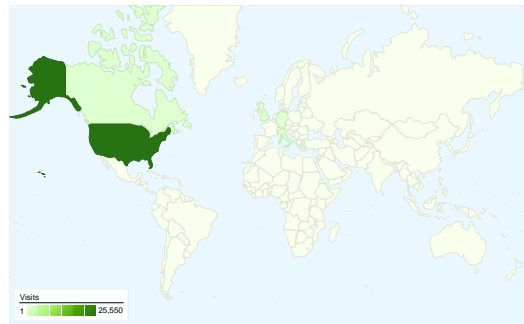

Site Usage

 **29,485** Visits

 **51.10%** Bounce Rate

 **102,881** Pageviews

 **00:03:31** Avg. Time on Site

 **3.49** Pages/Visit

 **67.23%** % New Visits

Visitors Overview

Visitors
20,486

Map Overlay world

Traffic Sources Overview

- **Referring Sites**
11,694.00 (39.66%)
- **Search Engines**
11,420.00 (38.73%)
- **Direct Traffic**
6,370.00 (21.60%)
- **Other**
1 (> 0.00%)

Content Overview

29,485 visits came from 128 countries/territories

Site Usage

Country/Territory	Visits	Pages/Visit	Avg. Time on Site	% New Visits	Bounce Rate
United States	25,550	3.77	00:03:54	63.59%	47.12%
Italy	826	1.38	00:01:07	89.23%	75.06%
Canada	432	1.82	00:00:54	92.13%	71.30%
United Kingdom	353	1.57	00:00:55	88.39%	78.75%
Germany	177	1.46	00:00:43	76.27%	84.18%
India	171	1.71	00:00:53	94.74%	73.68%
Ireland	147	1.05	00:00:08	100.00%	97.96%
Australia	99	1.55	00:00:30	97.98%	80.81%
Spain	92	2.32	00:01:16	89.13%	73.91%

 51.10% Bounce Rate

Top Content

Pages	Pageviews	% Pageviews
/	28,287	27.49%
/historical_maps.htm	8,745	8.50%
/help/help_sid.html	4,088	3.97%
/cgi-bin/MAGIC_DBsearch3.pl?Geography=37840&Loc=001	3,335	3.24%
/index.html	2,510	2.44%