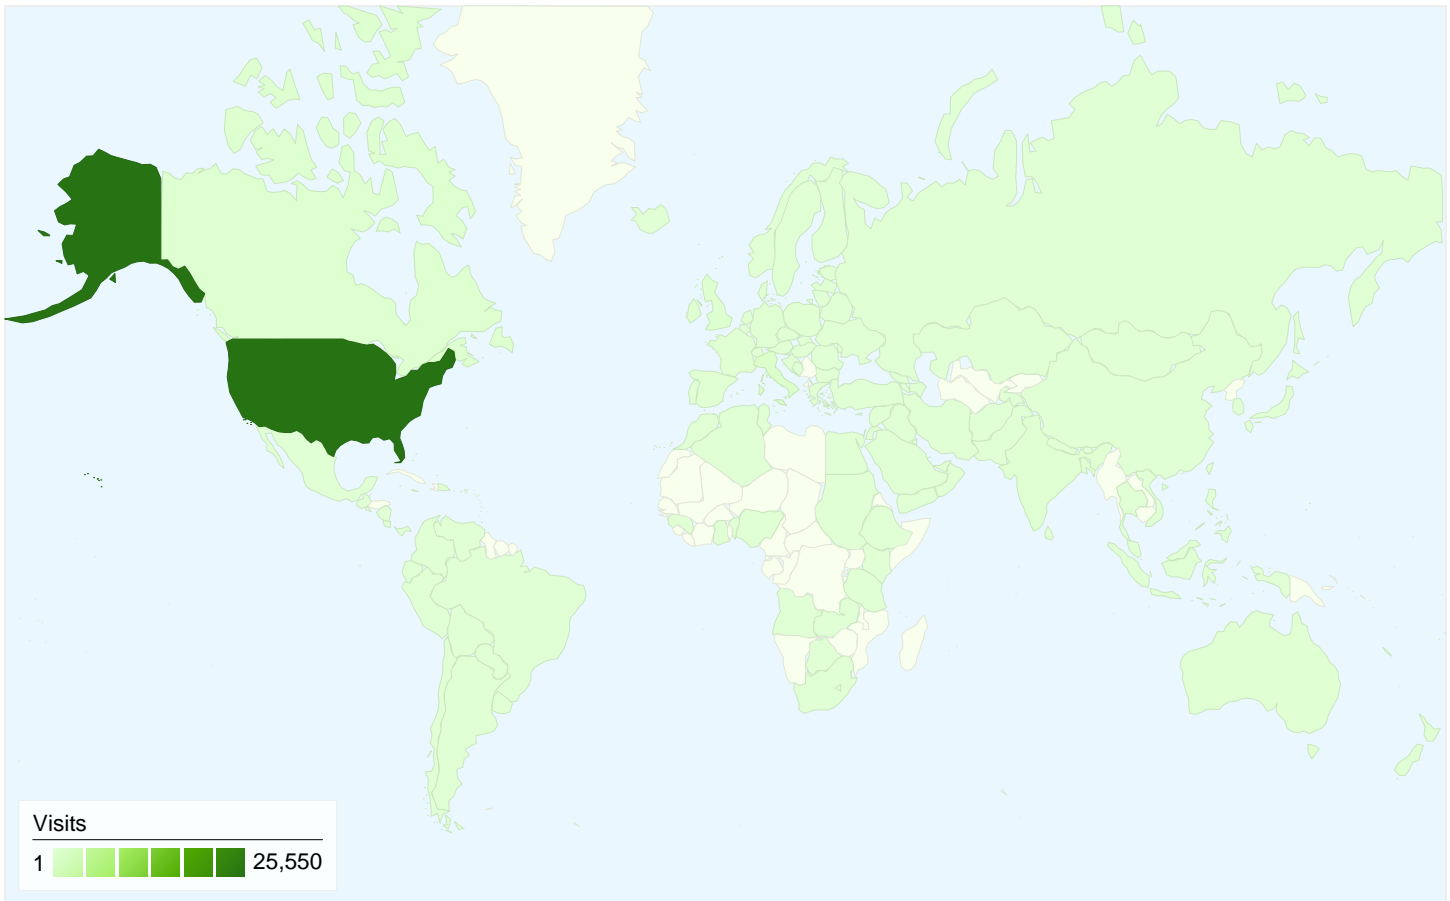

Visitors
20,486

Map Overlay world

Traffic Sources Overview

- **Referring Sites**
11,694.00 (39.66%)
- **Search Engines**
11,420.00 (38.73%)
- **Direct Traffic**
6,370.00 (21.60%)
- **Other**
1 (> 0.00%)

Content Overview

Pages	Pageviews	% Pageviews
/	28,287	27.49%
/historical_maps.htm	8,745	8.50%
/help/help_sid.html	4,088	3.97%
/cgi-	3,335	3.24%
/index.html	2,510	2.44%

20,486 people visited this site

 29,485 Visits

 20,486 Absolute Unique Visitors

MAGIC
Traffic Sources Overview

Jan 1, 2009 - Jun 30, 2009
 Comparing to: Site

All traffic sources sent a total of 29,485 visits

-  21.60% Direct Traffic
-  39.66% Referring Sites
-  38.73% Search Engines

29,485 visits came from 128 countries/territories

Site Usage

Country/Territory	Visits	Pages/Visit	Avg. Time on Site	% New Visits	Bounce Rate
United States	25,550	3.77	00:03:54	63.59%	47.12%
Italy	826	1.38	00:01:07	89.23%	75.06%
Canada	432	1.82	00:00:54	92.13%	71.30%
United Kingdom	353	1.57	00:00:55	88.39%	78.75%
Germany	177	1.46	00:00:43	76.27%	84.18%
India	171	1.71	00:00:53	94.74%	73.68%
Ireland	147	1.05	00:00:08	100.00%	97.96%
Australia	99	1.55	00:00:30	97.98%	80.81%
Spain	92	2.32	00:01:16	89.13%	73.91%