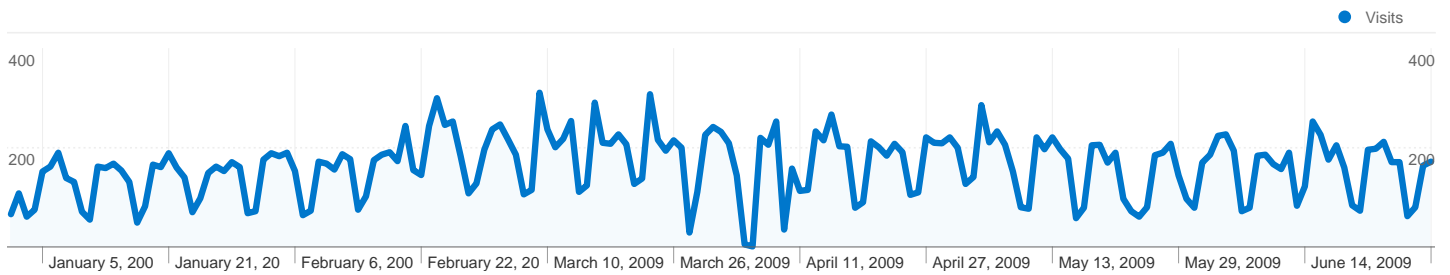

Site Usage

 **29,485** Visits

 **51.10%** Bounce Rate

 **102,881** Pageviews

 **00:03:31** Avg. Time on Site

 **3.49** Pages/Visit

 **67.23%** % New Visits

Visitors Overview

 102,881 Pageviews

 3.49 Average Pageviews

 00:03:31 Time on Site

 51.10% Bounce Rate

 67.23% New Visits

Technical Profile

Browser	Visits	% visits	Connection Speed	Visits	% visits
Internet Explorer	17,982	60.99%	Cable	8,451	28.66%
Firefox	9,226	31.29%	T1	7,806	26.47%
Safari	1,298	4.40%	DSL	6,153	20.87%
Chrome	415	1.41%	Unknown	6,021	20.42%
Mozilla	300	1.02%	Dialup	896	3.04%

MAGIC
Traffic Sources Overview

Jan 1, 2009 - Jun 30, 2009
 Comparing to: Site

All traffic sources sent a total of 29,485 visits

-  21.60% Direct Traffic
-  39.66% Referring Sites
-  38.73% Search Engines

29,485 visits came from 128 countries/territories

Site Usage

Country/Territory	Visits	Pages/Visit	Avg. Time on Site	% New Visits	Bounce Rate
United States	25,550	3.77	00:03:54	63.59%	47.12%
Italy	826	1.38	00:01:07	89.23%	75.06%
Canada	432	1.82	00:00:54	92.13%	71.30%
United Kingdom	353	1.57	00:00:55	88.39%	78.75%
Germany	177	1.46	00:00:43	76.27%	84.18%
India	171	1.71	00:00:53	94.74%	73.68%
Ireland	147	1.05	00:00:08	100.00%	97.96%
Australia	99	1.55	00:00:30	97.98%	80.81%
Spain	92	2.32	00:01:16	89.13%	73.91%