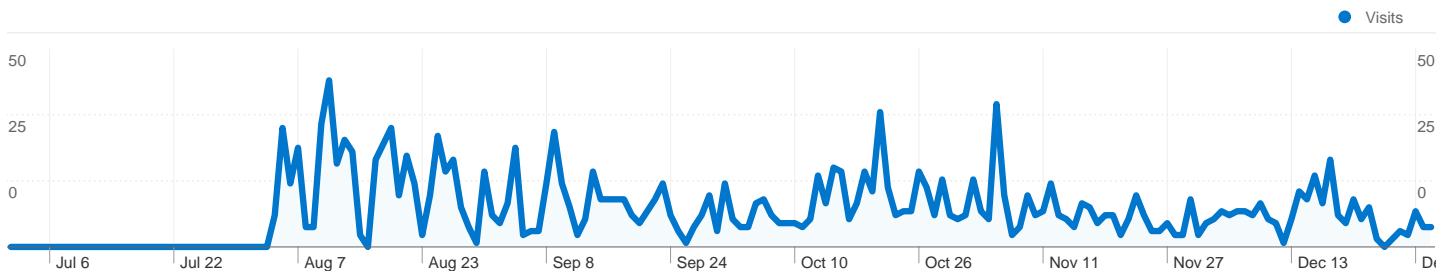

Dashboard

Comparing to: Site

Site Usage

 1,663 Visits	 63.62% Bounce Rate
 3,209 Pageviews	 00:02:14 Avg. Time on Site
 1.93 Pages/Visit	 64.22% % New Visits

Visitors Overview

Map Overlay world

Traffic Sources Overview

Comparing to: Site

1,068 people visited this site

 **1,663** Visits

 **1,068** Absolute Unique Visitors

 **3,209** Pageviews

 **1.93** Average Pageviews

 **00:02:14** Time on Site

 **63.62%** Bounce Rate

Traffic Sources Overview

Comparing to: Site

All traffic sources sent a total of 1,663 visits

 25.68% Direct Traffic

 65.24% Referring Sites

 7.28% Search Engines

- **Referring Sites**
1,085.00 (65.24%)
- **Direct Traffic**
427.00 (25.68%)
- **Search Engines**
121.00 (7.28%)
- **Other**
30 (1.80%)

Map Overlay

Comparing to: Site

1,663 visits came from 51 countries/territories

Site Usage

Visits 1,663 % of Site Total: 100.00%	Pages/Visit 1.93 Site Avg: 1.93 (0.00%)	Avg. Time on Site 00:02:14 Site Avg: 00:02:14 (0.00%)	% New Visits 64.28% Site Avg: 64.22% (0.09%)	Bounce Rate 63.62% Site Avg: 63.62% (0.00%)	
Country/Territory	Visits	Pages/Visit	Avg. Time on Site	% New Visits	Bounce Rate
United States	1,481	1.96	00:02:16	61.04%	62.93%
United Kingdom	32	1.50	00:01:25	87.50%	68.75%
Canada	28	1.46	00:00:56	85.71%	71.43%
(not set)	12	3.17	00:12:08	75.00%	33.33%
Indonesia	11	1.00	00:00:00	100.00%	100.00%
Italy	9	2.44	00:01:38	88.89%	33.33%
Germany	8	1.12	00:00:12	100.00%	87.50%
Spain	7	2.00	00:00:34	100.00%	57.14%
Singapore	5	2.20	00:08:52	40.00%	60.00%