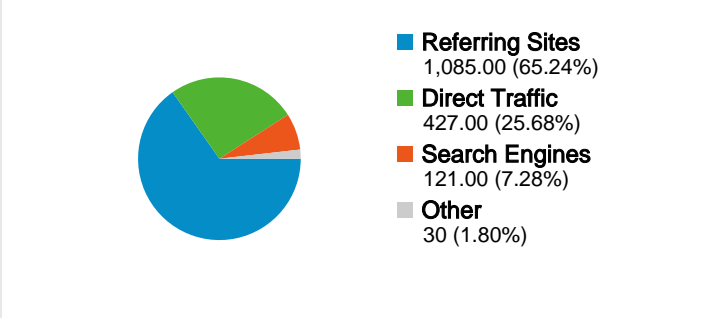

Dashboard

Comparing to: Site

Site Usage

 1,663 Visits	 63.62% Bounce Rate
 3,209 Pageviews	 00:02:14 Avg. Time on Site
 1.93 Pages/Visit	 64.22% % New Visits

Visitors Overview

Map Overlay world

Traffic Sources Overview

Comparing to: Site

1,068 people visited this site

 **1,663** Visits

 **1,068** Absolute Unique Visitors

 **3,209** Pageviews

 **1.93** Average Pageviews

 **00:02:14** Time on Site

 **63.62%** Bounce Rate

Traffic Sources Overview

Comparing to: Site

All traffic sources sent a total of 1,663 visits

 25.68% Direct Traffic

 65.24% Referring Sites

 7.28% Search Engines

- **Referring Sites**
1,085.00 (65.24%)
- **Direct Traffic**
427.00 (25.68%)
- **Search Engines**
121.00 (7.28%)
- **Other**
30 (1.80%)

Map Overlay

Comparing to: Site

1,663 visits came from 51 countries/territories

Site Usage

Visits 1,663 % of Site Total: 100.00%	Pages/Visit 1.93 Site Avg: 1.93 (0.00%)	Avg. Time on Site 00:02:14 Site Avg: 00:02:14 (0.00%)	% New Visits 64.28% Site Avg: 64.22% (0.09%)	Bounce Rate 63.62% Site Avg: 63.62% (0.00%)	
Country/Territory	Visits	Pages/Visit	Avg. Time on Site	% New Visits	Bounce Rate
United States	1,481	1.96	00:02:16	61.04%	62.93%
United Kingdom	32	1.50	00:01:25	87.50%	68.75%
Canada	28	1.46	00:00:56	85.71%	71.43%
(not set)	12	3.17	00:12:08	75.00%	33.33%
Indonesia	11	1.00	00:00:00	100.00%	100.00%
Italy	9	2.44	00:01:38	88.89%	33.33%
Germany	8	1.12	00:00:12	100.00%	87.50%
Spain	7	2.00	00:00:34	100.00%	57.14%
Singapore	5	2.20	00:08:52	40.00%	60.00%