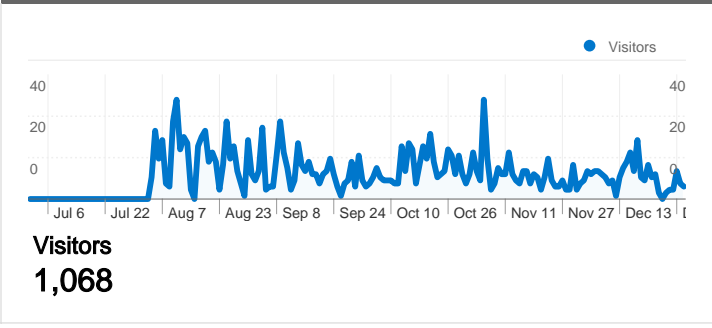

Dashboard

Comparing to: Site

Site Usage

 1,663 Visits	 63.62% Bounce Rate
 3,209 Pageviews	 00:02:14 Avg. Time on Site
 1.93 Pages/Visit	 64.22% % New Visits

Visitors Overview

Map Overlay world

Traffic Sources Overview

Comparing to: Site

1,068 people visited this site

 **1,663** Visits

 **1,068** Absolute Unique Visitors

 **3,209** Pageviews

 **1.93** Average Pageviews

 **00:02:14** Time on Site

 **63.62%** Bounce Rate

Traffic Sources Overview

Comparing to: Site

All traffic sources sent a total of 1,663 visits

 25.68% Direct Traffic

 65.24% Referring Sites

 7.28% Search Engines

- **Referring Sites**
1,085.00 (65.24%)
- **Direct Traffic**
427.00 (25.68%)
- **Search Engines**
121.00 (7.28%)
- **Other**
30 (1.80%)

Map Overlay

Comparing to: Site

1,663 visits came from 51 countries/territories

Site Usage

Visits 1,663 % of Site Total: 100.00%	Pages/Visit 1.93 Site Avg: 1.93 (0.00%)	Avg. Time on Site 00:02:14 Site Avg: 00:02:14 (0.00%)	% New Visits 64.28% Site Avg: 64.22% (0.09%)	Bounce Rate 63.62% Site Avg: 63.62% (0.00%)	
Country/Territory	Visits	Pages/Visit	Avg. Time on Site	% New Visits	Bounce Rate
United States	1,481	1.96	00:02:16	61.04%	62.93%
United Kingdom	32	1.50	00:01:25	87.50%	68.75%
Canada	28	1.46	00:00:56	85.71%	71.43%
(not set)	12	3.17	00:12:08	75.00%	33.33%
Indonesia	11	1.00	00:00:00	100.00%	100.00%
Italy	9	2.44	00:01:38	88.89%	33.33%
Germany	8	1.12	00:00:12	100.00%	87.50%
Spain	7	2.00	00:00:34	100.00%	57.14%
Singapore	5	2.20	00:08:52	40.00%	60.00%