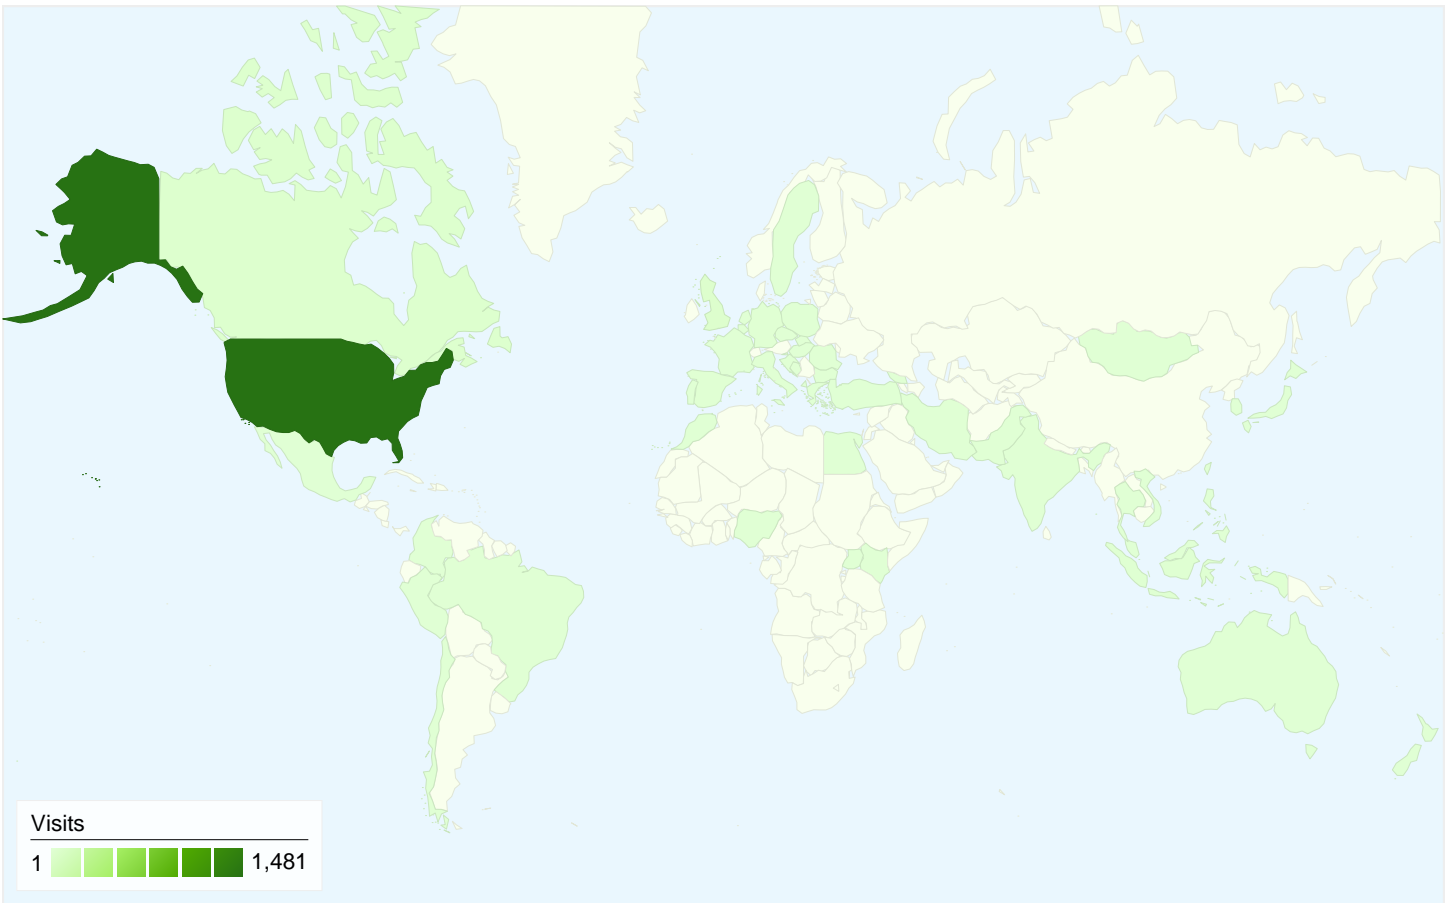

Comparing to: Site

1,068 people visited this site

 **1,663** Visits

 **1,068** Absolute Unique Visitors

 **3,209** Pageviews

 **1.93** Average Pageviews

 **00:02:14** Time on Site

 **63.62%** Bounce Rate

Traffic Sources Overview

Comparing to: Site

All traffic sources sent a total of 1,663 visits

 25.68% Direct Traffic

 65.24% Referring Sites

 7.28% Search Engines

- **Referring Sites**
1,085.00 (65.24%)
- **Direct Traffic**
427.00 (25.68%)
- **Search Engines**
121.00 (7.28%)
- **Other**
30 (1.80%)

Top Traffic Sources

Sources	Visits	% visits	Keywords	Visits	% visits
(direct) ((none))	427	25.68%	outside the neatline	6	4.96%
magic.lib.uconn.edu (referral)	389	23.39%	yellowstone national park map	4	3.31%
facebook.com (referral)	249	14.97%	sachemdoms	3	2.48%
images.google.com (referral)	173	10.40%	aerial photo neatlines	2	1.65%
foundersofhartford.org (referral)	98	5.89%	connecticut map 1640	2	1.65%

Map Overlay

Comparing to: Site

1,663 visits came from 51 countries/territories

Site Usage

Visits 1,663 % of Site Total: 100.00%	Pages/Visit 1.93 Site Avg: 1.93 (0.00%)	Avg. Time on Site 00:02:14 Site Avg: 00:02:14 (0.00%)	% New Visits 64.28% Site Avg: 64.22% (0.09%)	Bounce Rate 63.62% Site Avg: 63.62% (0.00%)	
Country/Territory	Visits	Pages/Visit	Avg. Time on Site	% New Visits	Bounce Rate
United States	1,481	1.96	00:02:16	61.04%	62.93%
United Kingdom	32	1.50	00:01:25	87.50%	68.75%
Canada	28	1.46	00:00:56	85.71%	71.43%
(not set)	12	3.17	00:12:08	75.00%	33.33%
Indonesia	11	1.00	00:00:00	100.00%	100.00%
Italy	9	2.44	00:01:38	88.89%	33.33%
Germany	8	1.12	00:00:12	100.00%	87.50%
Spain	7	2.00	00:00:34	100.00%	57.14%
Singapore	5	2.20	00:08:52	40.00%	60.00%