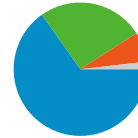

Traffic Sources Overview

Comparing to: Site

All traffic sources sent a total of 1,663 visits

 25.68% Direct Traffic

 65.24% Referring Sites

 7.28% Search Engines

- **Referring Sites**
1,085.00 (65.24%)
- **Direct Traffic**
427.00 (25.68%)
- **Search Engines**
121.00 (7.28%)
- **Other**
30 (1.80%)

Top Traffic Sources

Sources	Visits	% visits	Keywords	Visits	% visits
(direct) ((none))	427	25.68%	outside the neatline	6	4.96%
magic.lib.uconn.edu (referral)	389	23.39%	yellowstone national park map	4	3.31%
facebook.com (referral)	249	14.97%	sachemdoms	3	2.48%
images.google.com (referral)	173	10.40%	aerial photo neatlines	2	1.65%
foundersofhartford.org (referral)	98	5.89%	connecticut map 1640	2	1.65%