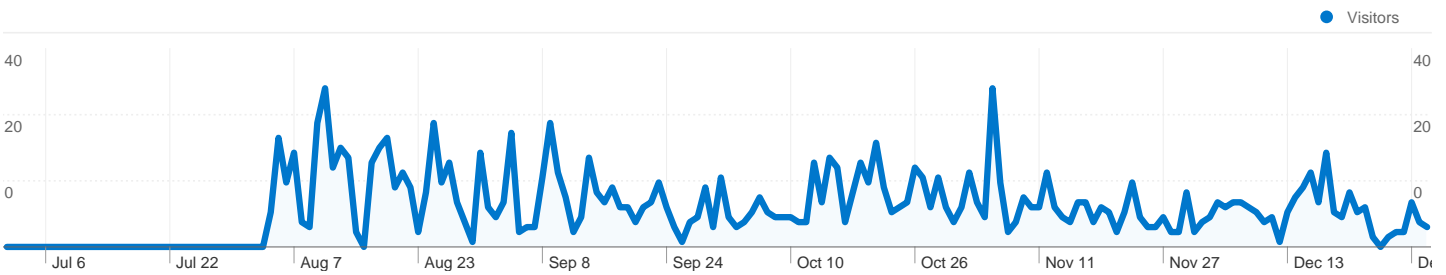

Dashboard

Comparing to: Site

Site Usage

 1,663 Visits	 63.62% Bounce Rate
 3,209 Pageviews	 00:02:14 Avg. Time on Site
 1.93 Pages/Visit	 64.22% % New Visits

Visitors Overview

Map Overlay world

Traffic Sources Overview

Comparing to: Site

1,068 people visited this site

 **1,663** Visits

 **1,068** Absolute Unique Visitors

 **3,209** Pageviews

 **1.93** Average Pageviews

 **00:02:14** Time on Site

 **63.62%** Bounce Rate

Traffic Sources Overview

Comparing to: Site

All traffic sources sent a total of 1,663 visits

 25.68% Direct Traffic

 65.24% Referring Sites

 7.28% Search Engines

- **Referring Sites**
1,085.00 (65.24%)
- **Direct Traffic**
427.00 (25.68%)
- **Search Engines**
121.00 (7.28%)
- **Other**
30 (1.80%)