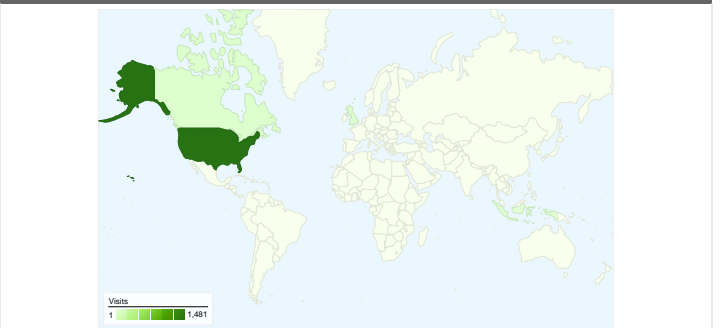

Dashboard

Comparing to: Site

Site Usage

 1,663 Visits	 63.62% Bounce Rate
 3,209 Pageviews	 00:02:14 Avg. Time on Site
 1.93 Pages/Visit	 64.22% % New Visits

Visitors Overview

Map Overlay world

Traffic Sources Overview

Content Overview

Pages	Pageviews	% Pageviews
/	1,216	37.89%
/2009/08/map-of-week-3-	361	11.25%
/2009/09/map-of-week-5-	159	4.95%
/2009/08/map-of-week-	131	4.08%
/2009/08/did-you-know-6-	121	3.77%

Visitors Overview

Traffic Sources Overview

Comparing to: Site

All traffic sources sent a total of 1,663 visits

 25.68% Direct Traffic

 65.24% Referring Sites

 7.28% Search Engines

- **Referring Sites**
1,085.00 (65.24%)
- **Direct Traffic**
427.00 (25.68%)
- **Search Engines**
121.00 (7.28%)
- **Other**
30 (1.80%)

Map Overlay

Comparing to: Site

1,663 visits came from 51 countries/territories

Site Usage

Visits 1,663 % of Site Total: 100.00%	Pages/Visit 1.93 Site Avg: 1.93 (0.00%)	Avg. Time on Site 00:02:14 Site Avg: 00:02:14 (0.00%)	% New Visits 64.28% Site Avg: 64.22% (0.09%)	Bounce Rate 63.62% Site Avg: 63.62% (0.00%)	
Country/Territory	Visits	Pages/Visit	Avg. Time on Site	% New Visits	Bounce Rate
United States	1,481	1.96	00:02:16	61.04%	62.93%
United Kingdom	32	1.50	00:01:25	87.50%	68.75%
Canada	28	1.46	00:00:56	85.71%	71.43%
(not set)	12	3.17	00:12:08	75.00%	33.33%
Indonesia	11	1.00	00:00:00	100.00%	100.00%
Italy	9	2.44	00:01:38	88.89%	33.33%
Germany	8	1.12	00:00:12	100.00%	87.50%
Spain	7	2.00	00:00:34	100.00%	57.14%
Singapore	5	2.20	00:08:52	40.00%	60.00%