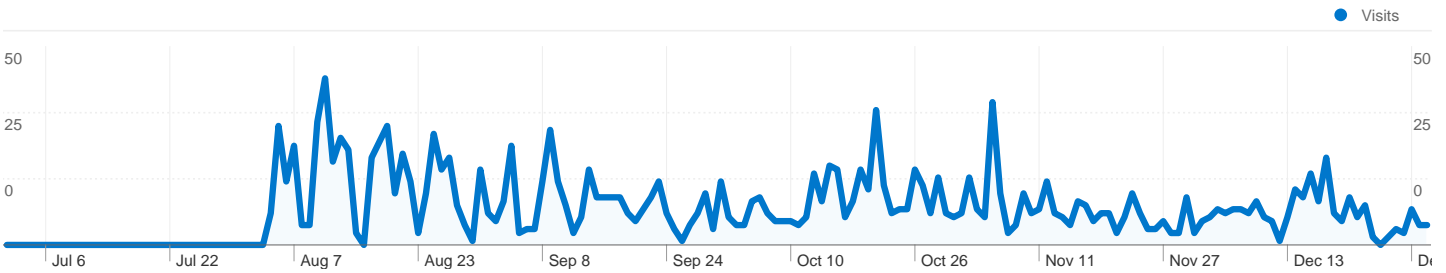

Traffic Sources Overview

Comparing to: Site

All traffic sources sent a total of 1,663 visits

25.68% Direct Traffic

65.24% Referring Sites

7.28% Search Engines

- **Referring Sites**
  1,085.00 (65.24%)
- **Direct Traffic**
  427.00 (25.68%)
- **Search Engines**
  121.00 (7.28%)
- **Other**
  30 (1.80%)

Top Traffic Sources

Sources	Visits	% visits	Keywords	Visits	% visits
(direct) ((none))	427	25.68%	outside the neatline	6	4.96%
magic.lib.uconn.edu (referral)	389	23.39%	yellowstone national park map	4	3.31%
facebook.com (referral)	249	14.97%	sachemdoms	3	2.48%
images.google.com (referral)	173	10.40%	aerial photo neatlines	2	1.65%
foundersofhartford.org (referral)	98	5.89%	connecticut map 1640	2	1.65%