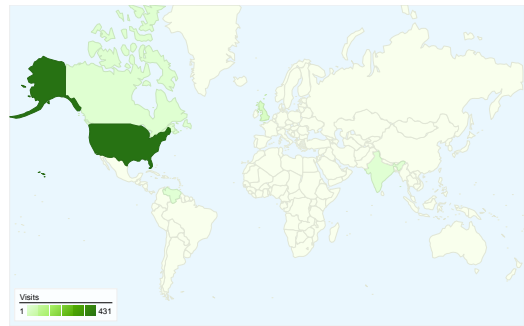

Site Usage

479 Visits

67.22% Bounce Rate

802 Pageviews

00:01:37 Avg. Time on Site

1.67 Pages/Visit

63.88% % New Visits

Visitors Overview

Visitors
306

Map Overlay world

Traffic Sources Overview

- **Referring Sites**
350.00 (73.07%)
- **Direct Traffic**
91.00 (19.00%)
- **Search Engines**
38.00 (7.93%)

Content Overview

Pages	Pageviews	% Pageviews
/	369	46.01%
/2009/03/historical-map-mash-	134	16.71%
/2009/04/2008-connecticut-	46	5.74%
/2009/06/new-data-distribution-	43	5.36%
/2009/04/connecticut-geo-	39	4.86%

479 visits came from 19 countries/territories

Site Usage

Country/Territory	Visits	Pages/Visit	Avg. Time on Site	% New Visits	Bounce Rate
United States	431	1.71	00:01:46	61.25%	65.89%
United Kingdom	22	1.59	00:00:25	77.27%	72.73%
Canada	5	1.60	00:01:00	80.00%	40.00%
India	3	1.00	00:00:00	100.00%	100.00%
Venezuela	2	1.00	00:00:00	100.00%	100.00%
Spain	2	1.00	00:00:00	100.00%	100.00%
France	2	2.00	00:00:27	100.00%	50.00%
Australia	1	1.00	00:00:00	100.00%	100.00%
Sweden	1	1.00	00:00:00	100.00%	100.00%

Greece	1	1.00	00:00:00	100.00%	100.00%
					1 - 10 of 19

Pages on this site were viewed a total of 802 times

 **802** Pageviews

 **553** Unique Views

 **67.22%** Bounce Rate

Top Content

Pages	Pageviews	% Pageviews
/	369	46.01%
/2009/03/historical-map-mash-ups-at-magic.html	134	16.71%
/2009/04/2008-connecticut-tiger-data-available.html	46	5.74%
/2009/06/new-data-distribution-pages-at-magic.html	43	5.36%
/2009/04/connecticut-geo-focus-spring-newsletter.html	39	4.86%