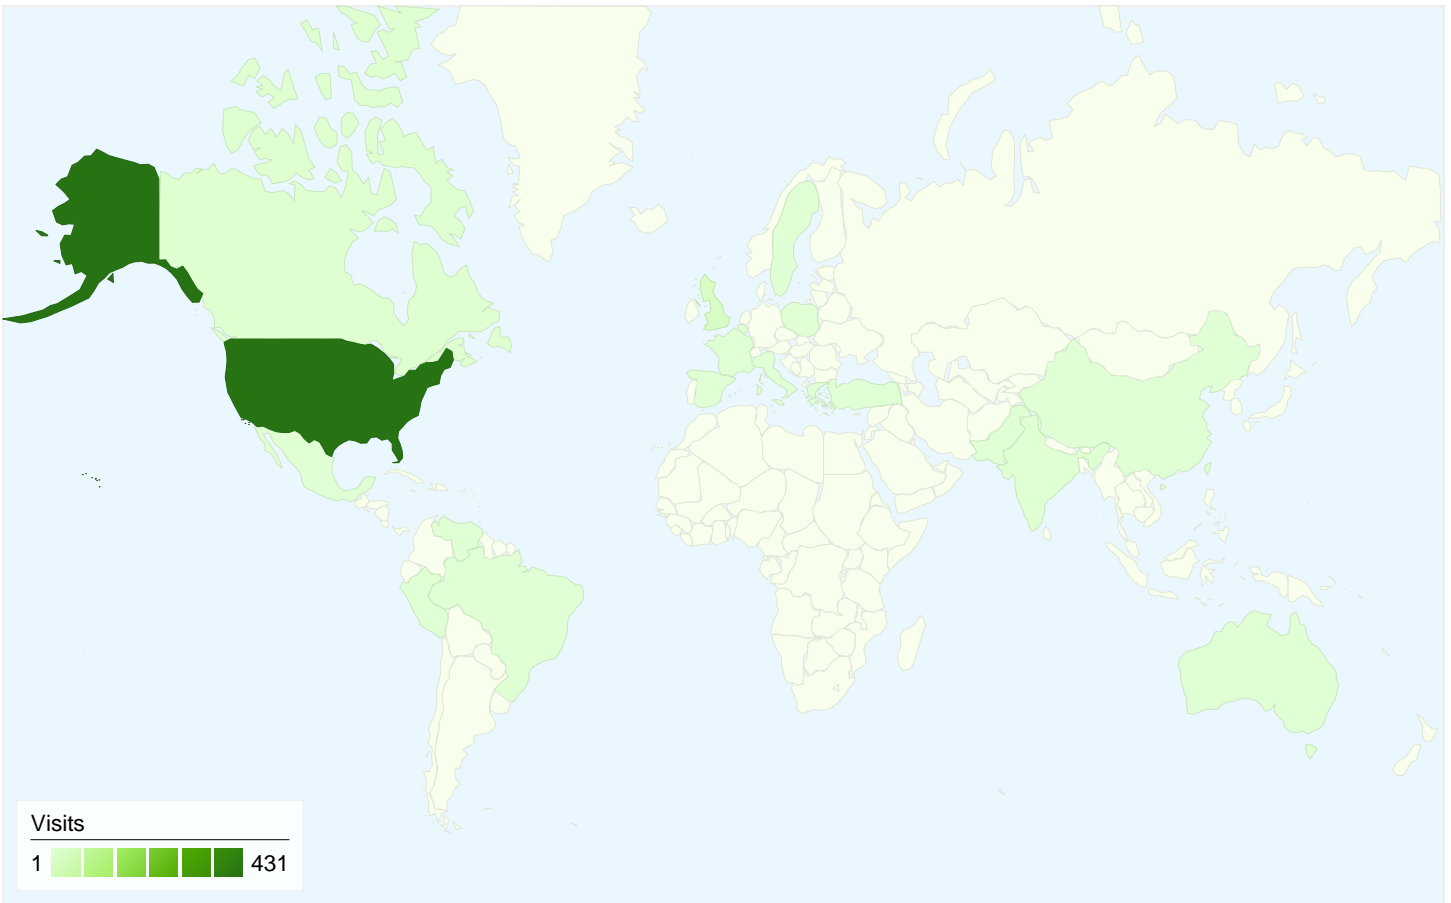

Visitors
306

Map Overlay world

Traffic Sources Overview

- **Referring Sites**
350.00 (73.07%)
- **Direct Traffic**
91.00 (19.00%)
- **Search Engines**
38.00 (7.93%)

Content Overview

Pages	Pageviews	% Pageviews
/	369	46.01%
/2009/03/historical-map-mash-	134	16.71%
/2009/04/2008-connecticut-	46	5.74%
/2009/06/new-data-distribution-	43	5.36%
/2009/04/connecticut-geo-	39	4.86%

306 people visited this site

 **479** Visits

 **306** Absolute Unique Visitors

 **802** Pageviews

 **1.67** Average Pageviews

 **00:01:37** Time on Site

 **67.22%** Bounce Rate

 **63.88%** New Visits

All traffic sources sent a total of 479 visits

- **Referring Sites**
350.00 (73.07%)
- **Direct Traffic**
91.00 (19.00%)
- **Search Engines**
38.00 (7.93%)

Top Traffic Sources

Sources	Visits	% visits	Keywords	Visits	% visits
magic.lib.uconn.edu (referral)	199	41.54%	benjamin spaulding uconn	2	5.26%
(direct) ((none))	91	19.00%	connecticut geo-focus	2	5.26%
tvillegarden.blogspot.com	90	18.79%	ct magic aerial photos	2	5.26%
google (organic)	35	7.31%	"mash-ups" "google maps"	1	2.63%
blogger.com (referral)	28	5.85%	2004 ct aerial	1	2.63%

479 visits came from 19 countries/territories

Site Usage

Country/Territory	Visits	Pages/Visit	Avg. Time on Site	% New Visits	Bounce Rate
United States	431	1.71	00:01:46	61.25%	65.89%
United Kingdom	22	1.59	00:00:25	77.27%	72.73%
Canada	5	1.60	00:01:00	80.00%	40.00%
India	3	1.00	00:00:00	100.00%	100.00%
Venezuela	2	1.00	00:00:00	100.00%	100.00%
Spain	2	1.00	00:00:00	100.00%	100.00%
France	2	2.00	00:00:27	100.00%	50.00%
Australia	1	1.00	00:00:00	100.00%	100.00%
Sweden	1	1.00	00:00:00	100.00%	100.00%