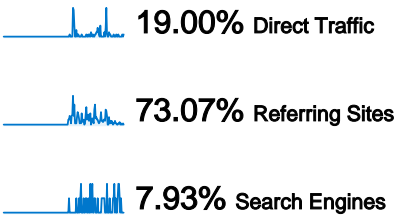

- **Referring Sites**
  350.00 (73.07%)
- **Direct Traffic**
  91.00 (19.00%)
- **Search Engines**
  38.00 (7.93%)

Top Traffic Sources

Sources	Visits	% visits	Keywords	Visits	% visits
magic.lib.uconn.edu (referral)	199	41.54%	benjamin spaulding uconn	2	5.26%
(direct) ((none))	91	19.00%	connecticut geo-focus	2	5.26%
tvillegarden.blogspot.com	90	18.79%	ct magic aerial photos	2	5.26%
google (organic)	35	7.31%	"mash-ups" "google maps"	1	2.63%
blogger.com (referral)	28	5.85%	2004 ct aerial	1	2.63%