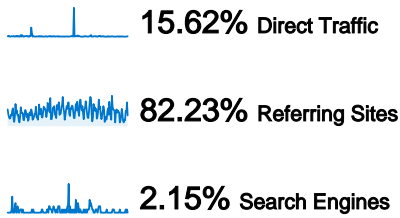

Site Usage

5,210 Visits
32.34% Bounce Rate

64,085 Pageviews
00:05:48 Avg. Time on Site

12.30 Pages/Visit
67.16% % New Visits

Visitors Overview

Map Overlay world

Traffic Sources Overview

Content Overview

 **64,085** Pageviews

 **12.30** Average Pageviews

 **00:05:48** Time on Site

 **32.34%** Bounce Rate

 **67.16%** New Visits

Technical Profile

Browser	Visits	% visits	Connection Speed	Visits	% visits
Internet Explorer	2,939	56.41%	Cable	1,785	34.26%
Firefox	1,889	36.26%	DSL	1,305	25.05%
Safari	189	3.63%	T1	1,214	23.30%
Chrome	157	3.01%	Unknown	741	14.22%
Opera	18	0.35%	Dialup	137	2.63%

All traffic sources sent a total of 5,210 visits

- Referring Sites
4,284.00 (82.23%)
- Direct Traffic
814.00 (15.62%)
- Search Engines
112.00 (2.15%)

Top Traffic Sources

Sources	Visits	% visits	Keywords	Visits	% visits
magic.lib.uconn.edu (referral)	3,899	74.84%	online map population	9	8.04%
(direct) ((none))	814	15.62%	uconn map	9	8.04%
mapserver.lib.uconn.edu	261	5.01%	econmap.com/magic	6	5.36%
google (organic)	90	1.73%	econ map	5	4.46%
maplibraryonline.com (referral)	29	0.56%	uconn magic	5	4.46%

5,210 visits came from 56 countries/territories

Site Usage

Country/Territory	Visits	Pages/Visit	Avg. Time on Site	% New Visits	Bounce Rate
Visits 5,210 % of Site Total: 100.00%	Pages/Visit 12.30 Site Avg: 12.30 (0.00%)	Avg. Time on Site 00:05:48 Site Avg: 00:05:48 (0.00%)	% New Visits 67.29% Site Avg: 67.16% (0.20%)	Bounce Rate 32.34% Site Avg: 32.34% (0.00%)	
United States	4,916	12.72	00:06:00	66.15%	31.75%
Canada	56	9.25	00:02:29	87.50%	51.79%
(not set)	30	10.93	00:03:17	56.67%	33.33%
United Kingdom	30	3.73	00:01:42	73.33%	43.33%
India	21	4.24	00:01:57	90.48%	47.62%
Italy	14	3.14	00:01:55	100.00%	50.00%
Spain	11	8.64	00:08:01	63.64%	18.18%
Germany	8	1.88	00:00:26	100.00%	50.00%
France	7	4.43	00:04:21	85.71%	14.29%