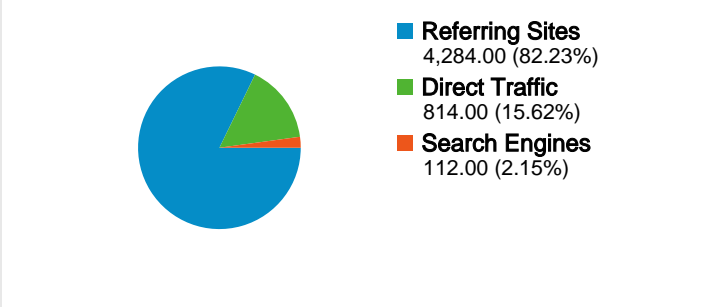

Site Usage

5,210 Visits
32.34% Bounce Rate

64,085 Pageviews
00:05:48 Avg. Time on Site

12.30 Pages/Visit
67.16% % New Visits

Visitors Overview

Map Overlay world

Traffic Sources Overview

Content Overview

All traffic sources sent a total of 5,210 visits

- Referring Sites
4,284.00 (82.23%)
- Direct Traffic
814.00 (15.62%)
- Search Engines
112.00 (2.15%)

Top Traffic Sources

Sources	Visits	% visits	Keywords	Visits	% visits
magic.lib.uconn.edu (referral)	3,899	74.84%	online map population	9	8.04%
(direct) ((none))	814	15.62%	uconn map	9	8.04%
mapserver.lib.uconn.edu	261	5.01%	econmap.com/magic	6	5.36%
google (organic)	90	1.73%	econ map	5	4.46%
maplibraryonline.com (referral)	29	0.56%	uconn magic	5	4.46%

5,210 visits came from 56 countries/territories

Site Usage

Country/Territory	Visits	Pages/Visit	Avg. Time on Site	% New Visits	Bounce Rate
Visits 5,210 % of Site Total: 100.00%	Pages/Visit 12.30 Site Avg: 12.30 (0.00%)	Avg. Time on Site 00:05:48 Site Avg: 00:05:48 (0.00%)	% New Visits 67.29% Site Avg: 67.16% (0.20%)	Bounce Rate 32.34% Site Avg: 32.34% (0.00%)	
United States	4,916	12.72	00:06:00	66.15%	31.75%
Canada	56	9.25	00:02:29	87.50%	51.79%
(not set)	30	10.93	00:03:17	56.67%	33.33%
United Kingdom	30	3.73	00:01:42	73.33%	43.33%
India	21	4.24	00:01:57	90.48%	47.62%
Italy	14	3.14	00:01:55	100.00%	50.00%
Spain	11	8.64	00:08:01	63.64%	18.18%
Germany	8	1.88	00:00:26	100.00%	50.00%
France	7	4.43	00:04:21	85.71%	14.29%