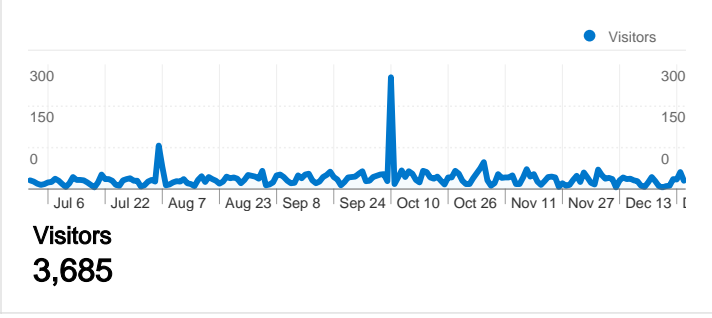

Site Usage

5,210 Visits
32.34% Bounce Rate

64,085 Pageviews
00:05:48 Avg. Time on Site

12.30 Pages/Visit
67.16% % New Visits

Visitors Overview

Map Overlay world

Traffic Sources Overview

Content Overview

5,210 visits came from 56 countries/territories

Site Usage

Country/Territory	Visits	Pages/Visit	Avg. Time on Site	% New Visits	Bounce Rate
Visits 5,210 % of Site Total: 100.00%	Pages/Visit 12.30 Site Avg: 12.30 (0.00%)	Avg. Time on Site 00:05:48 Site Avg: 00:05:48 (0.00%)	% New Visits 67.29% Site Avg: 67.16% (0.20%)	Bounce Rate 32.34% Site Avg: 32.34% (0.00%)	
United States	4,916	12.72	00:06:00	66.15%	31.75%
Canada	56	9.25	00:02:29	87.50%	51.79%
(not set)	30	10.93	00:03:17	56.67%	33.33%
United Kingdom	30	3.73	00:01:42	73.33%	43.33%
India	21	4.24	00:01:57	90.48%	47.62%
Italy	14	3.14	00:01:55	100.00%	50.00%
Spain	11	8.64	00:08:01	63.64%	18.18%
Germany	8	1.88	00:00:26	100.00%	50.00%
France	7	4.43	00:04:21	85.71%	14.29%