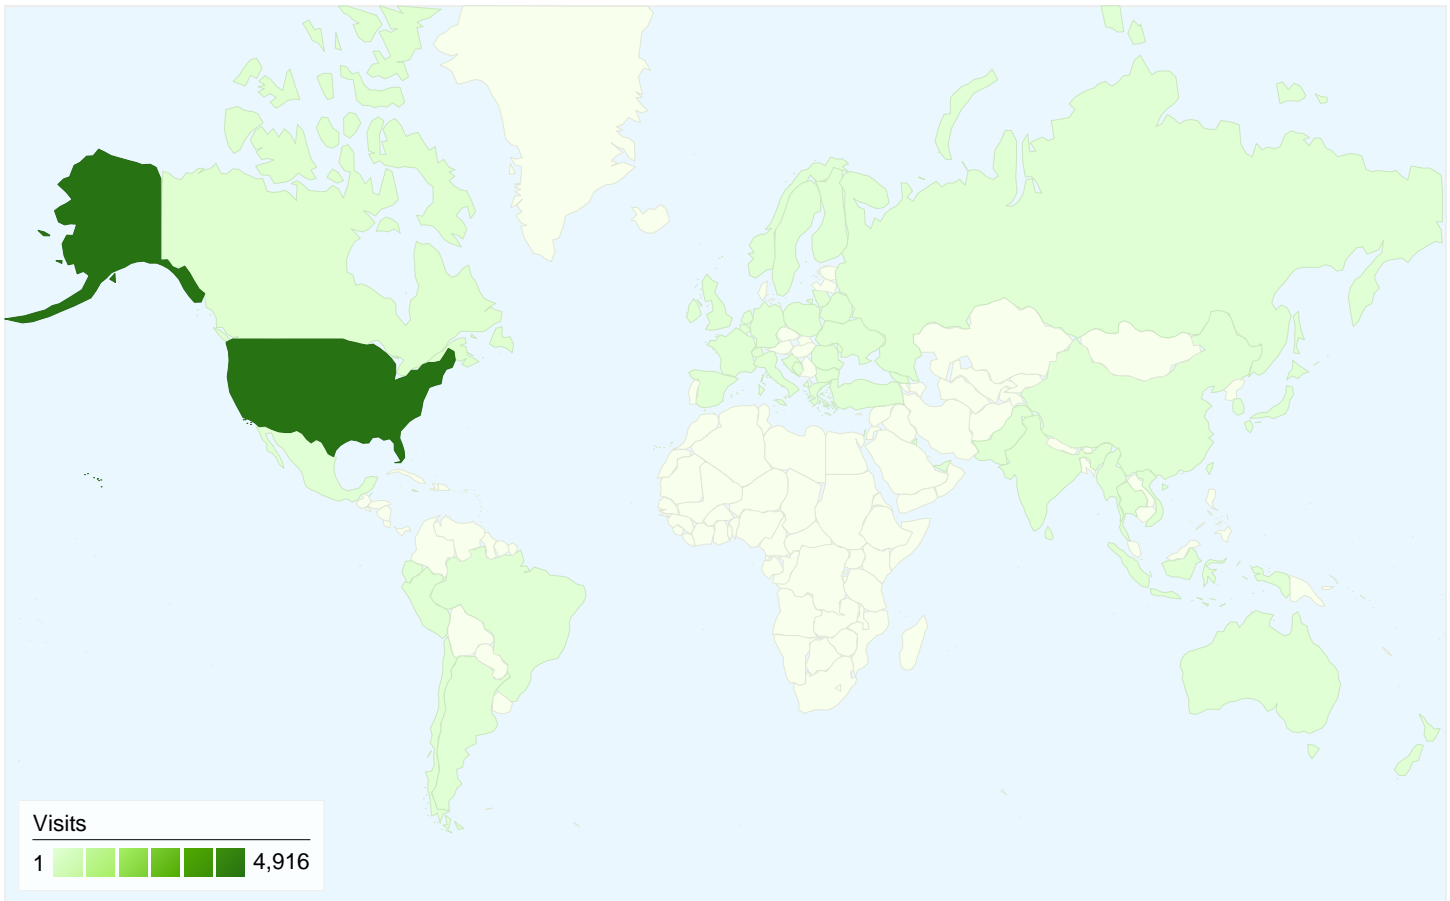

Site Usage

5,210 Visits
32.34% Bounce Rate

64,085 Pageviews
00:05:48 Avg. Time on Site

12.30 Pages/Visit
67.16% % New Visits

Visitors Overview

Map Overlay world

Traffic Sources Overview

Content Overview

All traffic sources sent a total of 5,210 visits

- Referring Sites
4,284.00 (82.23%)
- Direct Traffic
814.00 (15.62%)
- Search Engines
112.00 (2.15%)

Top Traffic Sources

Sources	Visits	% visits	Keywords	Visits	% visits
magic.lib.uconn.edu (referral)	3,899	74.84%	online map population	9	8.04%
(direct) ((none))	814	15.62%	uconn map	9	8.04%
mapserver.lib.uconn.edu	261	5.01%	econmap.com/magic	6	5.36%
google (organic)	90	1.73%	econ map	5	4.46%
maplibraryonline.com (referral)	29	0.56%	uconn magic	5	4.46%

5,210 visits came from 56 countries/territories

Site Usage

Country/Territory	Visits	Pages/Visit	Avg. Time on Site	% New Visits	Bounce Rate
Visits 5,210 % of Site Total: 100.00%	Pages/Visit 12.30 Site Avg: 12.30 (0.00%)	Avg. Time on Site 00:05:48 Site Avg: 00:05:48 (0.00%)	% New Visits 67.29% Site Avg: 67.16% (0.20%)	Bounce Rate 32.34% Site Avg: 32.34% (0.00%)	
United States	4,916	12.72	00:06:00	66.15%	31.75%
Canada	56	9.25	00:02:29	87.50%	51.79%
(not set)	30	10.93	00:03:17	56.67%	33.33%
United Kingdom	30	3.73	00:01:42	73.33%	43.33%
India	21	4.24	00:01:57	90.48%	47.62%
Italy	14	3.14	00:01:55	100.00%	50.00%
Spain	11	8.64	00:08:01	63.64%	18.18%
Germany	8	1.88	00:00:26	100.00%	50.00%
France	7	4.43	00:04:21	85.71%	14.29%