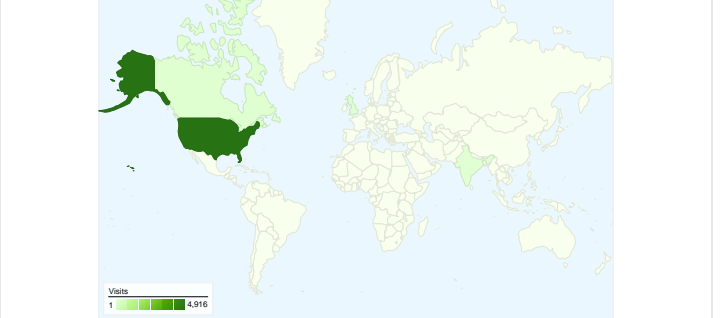

Site Usage

5,210 Visits
32.34% Bounce Rate

64,085 Pageviews
00:05:48 Avg. Time on Site

12.30 Pages/Visit
67.16% % New Visits

Visitors Overview

Map Overlay world

Traffic Sources Overview

Content Overview

All traffic sources sent a total of 5,210 visits

- Referring Sites
4,284.00 (82.23%)
- Direct Traffic
814.00 (15.62%)
- Search Engines
112.00 (2.15%)

Top Traffic Sources

Sources	Visits	% visits	Keywords	Visits	% visits
magic.lib.uconn.edu (referral)	3,899	74.84%	online map population	9	8.04%
(direct) ((none))	814	15.62%	uconn map	9	8.04%
mapserver.lib.uconn.edu	261	5.01%	econmap.com/magic	6	5.36%
google (organic)	90	1.73%	econ map	5	4.46%
maplibraryonline.com (referral)	29	0.56%	uconn magic	5	4.46%

5,210 visits came from 56 countries/territories

Site Usage

Country/Territory	Visits	Pages/Visit	Avg. Time on Site	% New Visits	Bounce Rate
Visits 5,210 % of Site Total: 100.00%	Pages/Visit 12.30 Site Avg: 12.30 (0.00%)	Avg. Time on Site 00:05:48 Site Avg: 00:05:48 (0.00%)	% New Visits 67.29% Site Avg: 67.16% (0.20%)	Bounce Rate 32.34% Site Avg: 32.34% (0.00%)	
United States	4,916	12.72	00:06:00	66.15%	31.75%
Canada	56	9.25	00:02:29	87.50%	51.79%
(not set)	30	10.93	00:03:17	56.67%	33.33%
United Kingdom	30	3.73	00:01:42	73.33%	43.33%
India	21	4.24	00:01:57	90.48%	47.62%
Italy	14	3.14	00:01:55	100.00%	50.00%
Spain	11	8.64	00:08:01	63.64%	18.18%
Germany	8	1.88	00:00:26	100.00%	50.00%
France	7	4.43	00:04:21	85.71%	14.29%

Greece	7	2.43	00:00:28	100.00%	28.57%
					1 - 10 of 56

Pages on this site were viewed a total of 64,085 times

 **64,085** Pageviews

 **9,555** Unique Views

 **32.34%** Bounce Rate

Top Content

Pages	Pageviews	% Pageviews
/magic/Map.aspx	52,368	81.72%
/magic/	5,340	8.33%
/	3,491	5.45%
/popcenter/Map.aspx	452	0.71%
/newtown/Map.aspx	383	0.60%