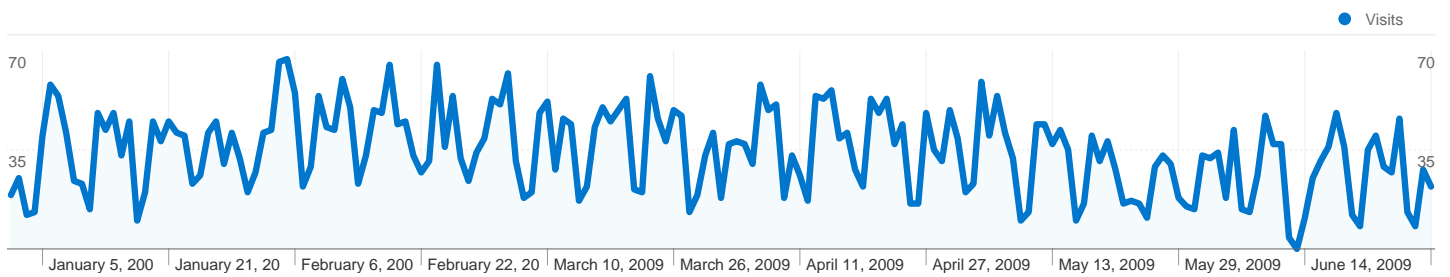

All traffic sources sent a total of 6,258 visits

10.48% Direct Traffic

87.81% Referring Sites

1.71% Search Engines

- **Referring Sites**
  5,495.00 (87.81%)
- **Direct Traffic**
  656.00 (10.48%)
- **Search Engines**
  107.00 (1.71%)

Top Traffic Sources

Sources	Visits	% visits	Keywords	Visits	% visits
magic.lib.uconn.edu (referral)	4,391	70.11%	uconn magic	26	24.07%
(direct) ((none))	657	10.49%	connecticut historical maps	19	17.59%
mapserver.lib.uconn.edu	610	9.74%	magic uconn	4	3.70%
econmap.com (referral)	337	5.38%	uconn historical maps	4	3.70%
google (organic)	79	1.26%	uconn magic maps	4	3.70%