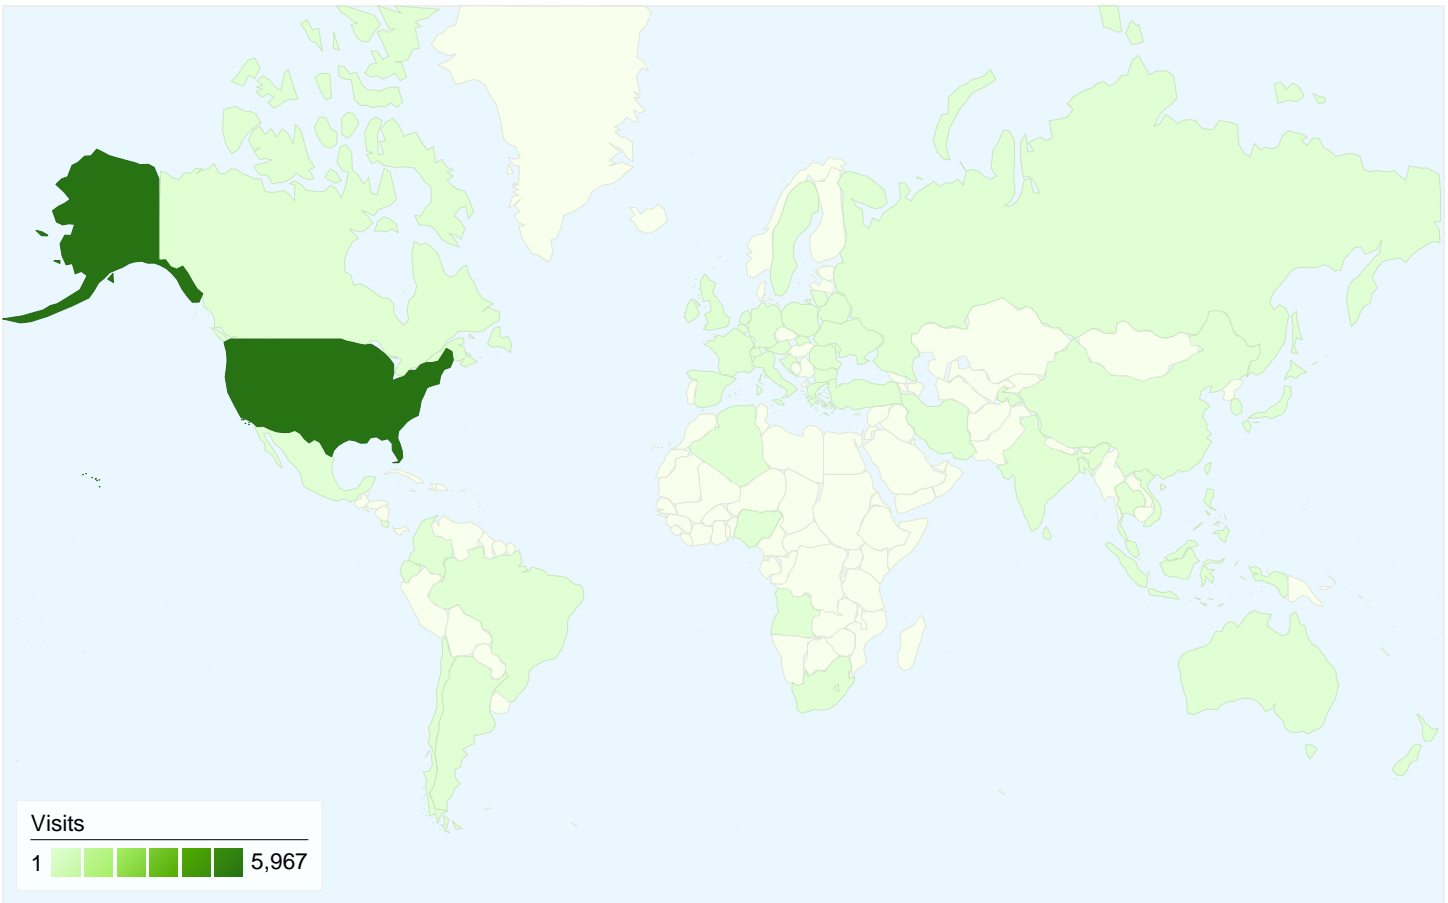

Visitors
4,218

Map Overlay world

Traffic Sources Overview

- **Referring Sites**
5,495.00 (87.81%)
- **Direct Traffic**
656.00 (10.48%)
- **Search Engines**
107.00 (1.71%)

Content Overview

Pages	Pageviews	% Pageviews
/Map.aspx	80,633	84.55%
/	9,187	9.63%
/magic/Map.aspx	3,041	3.19%
/magic/	620	0.65%
/magic5/Map.aspx	358	0.38%

4,218 people visited this site

 **6,258** Visits

 **4,218** Absolute Unique Visitors

 **95,369** Pageviews

 **15.24** Average Pageviews

 **00:06:26** Time on Site

 **24.05%** Bounce Rate

 **65.32%** New Visits

All traffic sources sent a total of 6,258 visits

 10.48% Direct Traffic

 87.81% Referring Sites

 1.71% Search Engines

- **Referring Sites**
5,495.00 (87.81%)
- **Direct Traffic**
656.00 (10.48%)
- **Search Engines**
107.00 (1.71%)

6,258 visits came from 55 countries/territories

Site Usage

Country/Territory	Visits	Pages/Visit	Avg. Time on Site	% New Visits	Bounce Rate
United States	5,967	15.80	00:06:39	64.20%	22.62%
United Kingdom	43	4.44	00:02:19	76.74%	46.51%
Canada	33	3.00	00:00:55	87.88%	66.67%
Italy	24	3.96	00:01:02	95.83%	45.83%
India	20	2.25	00:01:19	100.00%	50.00%
Poland	20	4.50	00:03:38	90.00%	50.00%
Germany	17	4.35	00:02:01	100.00%	41.18%
Mexico	16	3.81	00:04:25	87.50%	50.00%
Spain	12	3.00	00:01:25	100.00%	41.67%