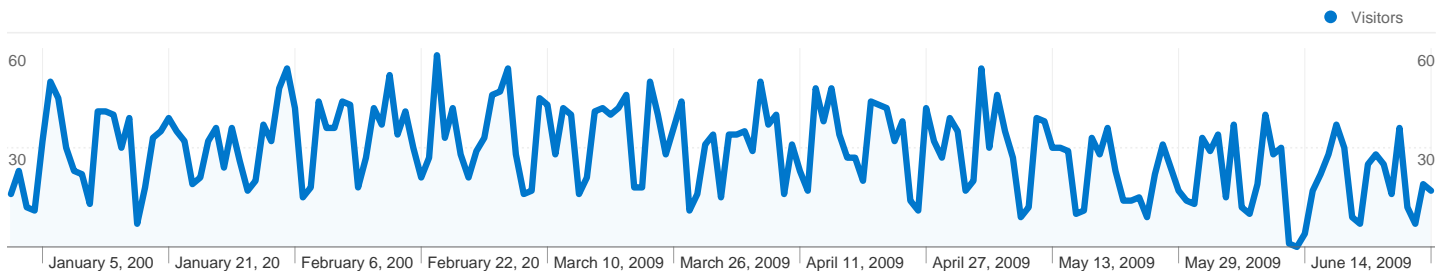

Site Usage

 **6,258** Visits

 **24.05%** Bounce Rate

 **95,369** Pageviews

 **00:06:26** Avg. Time on Site

 **15.24** Pages/Visit

 **65.32%** % New Visits

Visitors Overview

4,218 people visited this site

 **6,258** Visits

 **4,218** Absolute Unique Visitors

 **95,369** Pageviews

 **15.24** Average Pageviews

 **00:06:26** Time on Site

 **24.05%** Bounce Rate

 **65.32%** New Visits

All traffic sources sent a total of 6,258 visits

 10.48% Direct Traffic

 87.81% Referring Sites

 1.71% Search Engines

- **Referring Sites**
5,495.00 (87.81%)
- **Direct Traffic**
656.00 (10.48%)
- **Search Engines**
107.00 (1.71%)

6,258 visits came from 55 countries/territories

Site Usage

Country/Territory	Visits	Pages/Visit	Avg. Time on Site	% New Visits	Bounce Rate
United States	5,967	15.80	00:06:39	64.20%	22.62%
United Kingdom	43	4.44	00:02:19	76.74%	46.51%
Canada	33	3.00	00:00:55	87.88%	66.67%
Italy	24	3.96	00:01:02	95.83%	45.83%
India	20	2.25	00:01:19	100.00%	50.00%
Poland	20	4.50	00:03:38	90.00%	50.00%
Germany	17	4.35	00:02:01	100.00%	41.18%
Mexico	16	3.81	00:04:25	87.50%	50.00%
Spain	12	3.00	00:01:25	100.00%	41.67%