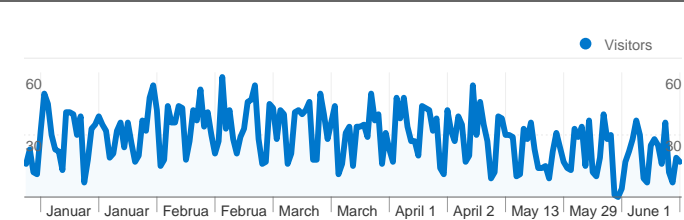

Site Usage

 **6,258** Visits

 **24.05%** Bounce Rate

 **95,369** Pageviews

 **00:06:26** Avg. Time on Site

 **15.24** Pages/Visit

 **65.32%** % New Visits

Visitors Overview

4,218 people visited this site

 **6,258** Visits

 **4,218** Absolute Unique Visitors

 **95,369** Pageviews

 **15.24** Average Pageviews

 **00:06:26** Time on Site

 **24.05%** Bounce Rate

 **65.32%** New Visits

All traffic sources sent a total of 6,258 visits

 10.48% Direct Traffic

 87.81% Referring Sites

 1.71% Search Engines

- **Referring Sites**
5,495.00 (87.81%)
- **Direct Traffic**
656.00 (10.48%)
- **Search Engines**
107.00 (1.71%)

6,258 visits came from 55 countries/territories

Site Usage

Country/Territory	Visits	Pages/Visit	Avg. Time on Site	% New Visits	Bounce Rate
United States	5,967	15.80	00:06:39	64.20%	22.62%
United Kingdom	43	4.44	00:02:19	76.74%	46.51%
Canada	33	3.00	00:00:55	87.88%	66.67%
Italy	24	3.96	00:01:02	95.83%	45.83%
India	20	2.25	00:01:19	100.00%	50.00%
Poland	20	4.50	00:03:38	90.00%	50.00%
Germany	17	4.35	00:02:01	100.00%	41.18%
Mexico	16	3.81	00:04:25	87.50%	50.00%
Spain	12	3.00	00:01:25	100.00%	41.67%