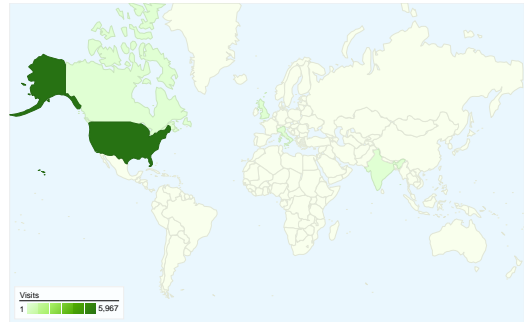

Site Usage

 **6,258** Visits

 **24.05%** Bounce Rate

 **95,369** Pageviews

 **00:06:26** Avg. Time on Site

 **15.24** Pages/Visit

 **65.32%** % New Visits

Visitors Overview

Visitors
4,218

Map Overlay world

Traffic Sources Overview

- **Referring Sites**
5,495.00 (87.81%)
- **Direct Traffic**
656.00 (10.48%)
- **Search Engines**
107.00 (1.71%)

Content Overview

Pages	Pageviews	% Pageviews
/Map.aspx	80,633	84.55%
/	9,187	9.63%
/magic/Map.aspx	3,041	3.19%
/magic/	620	0.65%
/magic5/Map.aspx	358	0.38%

All traffic sources sent a total of 6,258 visits

 10.48% Direct Traffic

 87.81% Referring Sites

 1.71% Search Engines

- **Referring Sites**
5,495.00 (87.81%)
- **Direct Traffic**
656.00 (10.48%)
- **Search Engines**
107.00 (1.71%)

6,258 visits came from 55 countries/territories

Site Usage

Country/Territory	Visits	Pages/Visit	Avg. Time on Site	% New Visits	Bounce Rate
United States	5,967	15.80	00:06:39	64.20%	22.62%
United Kingdom	43	4.44	00:02:19	76.74%	46.51%
Canada	33	3.00	00:00:55	87.88%	66.67%
Italy	24	3.96	00:01:02	95.83%	45.83%
India	20	2.25	00:01:19	100.00%	50.00%
Poland	20	4.50	00:03:38	90.00%	50.00%
Germany	17	4.35	00:02:01	100.00%	41.18%
Mexico	16	3.81	00:04:25	87.50%	50.00%
Spain	12	3.00	00:01:25	100.00%	41.67%