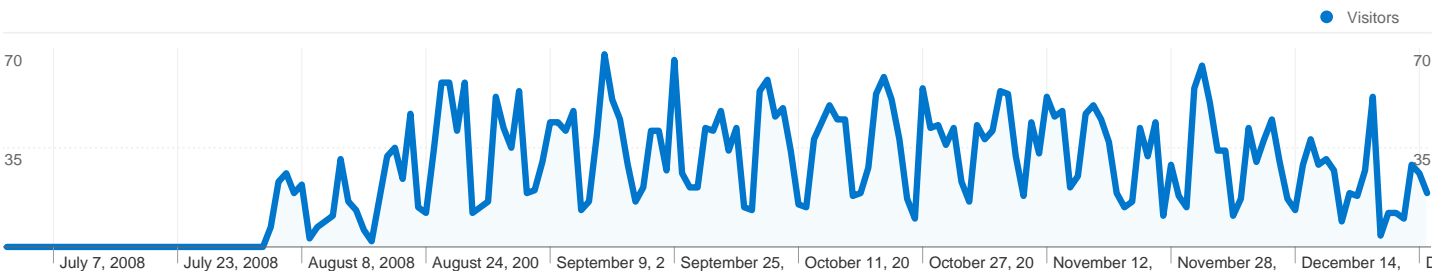

**Site Usage**

 **5,611** Visits

 **24.81%** Bounce Rate

 **91,583** Pageviews

 **00:06:36** Avg. Time on Site

 **16.32** Pages/Visit

 **69.31%** % New Visits

**Visitors Overview**

**Visitors**  
**3,892**

**Map Overlay world**

**Traffic Sources Overview**

- **Referring Sites**  
4,942.00 (88.08%)
- **Direct Traffic**  
613.00 (10.92%)
- **Search Engines**  
56.00 (1.00%)

**Content Overview**

**3,892 people visited this site**

 **5,611** Visits

 **3,892** Absolute Unique Visitors

 **91,583** Pageviews

 **16.32** Average Pageviews

 **00:06:36** Time on Site

 **24.81%** Bounce Rate

 **69.31%** New Visits

Pages on this site were viewed a total of 91,583 times

 **91,583** Pageviews

 **9,802** Unique Views

 **24.81%** Bounce Rate