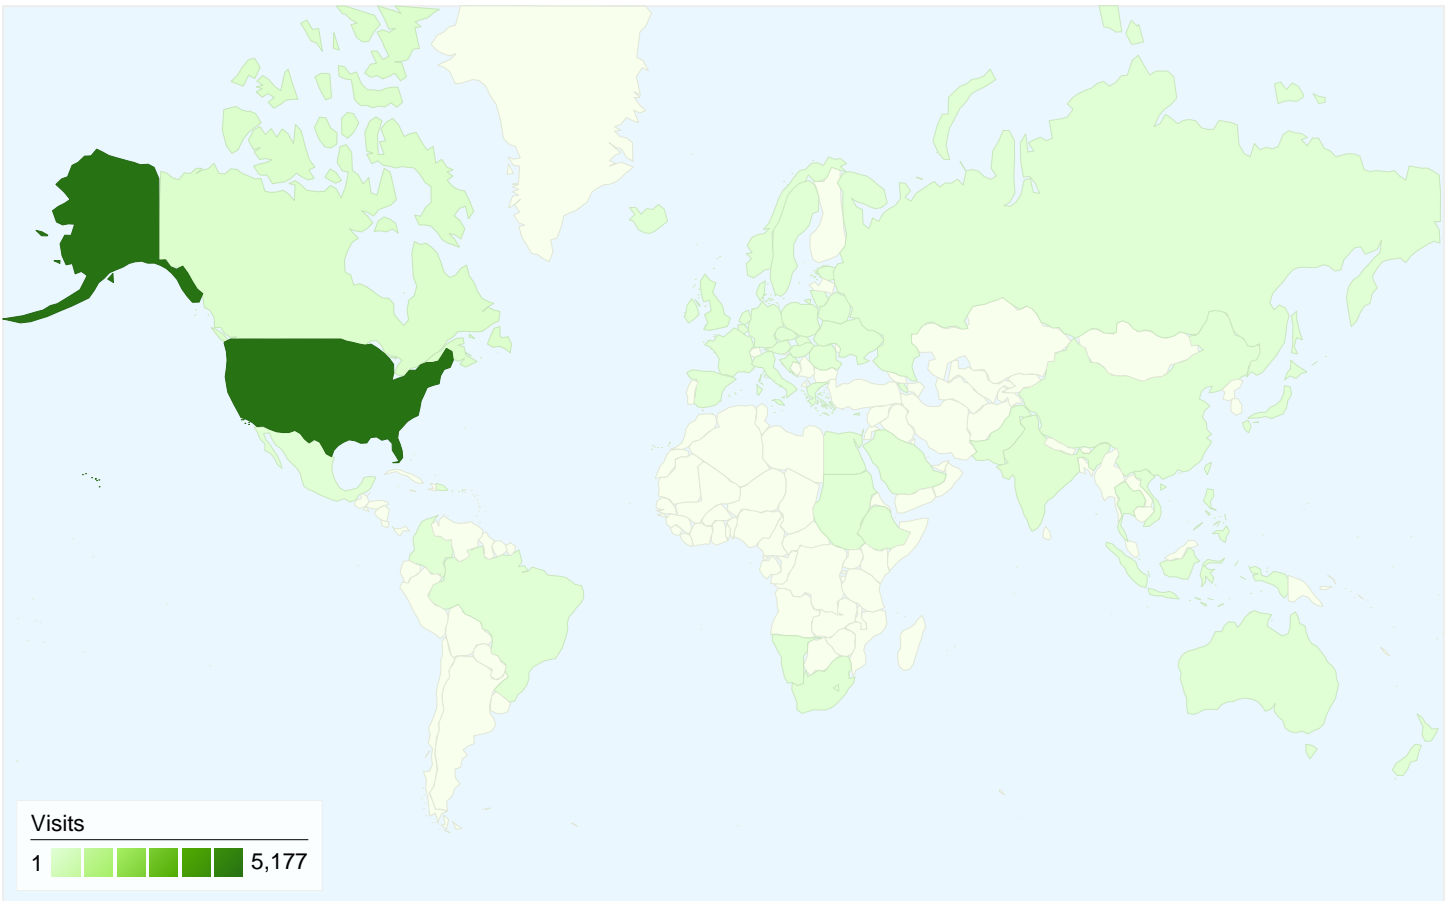

**Visitors**  
**3,892**

**Map Overlay world**

**Traffic Sources Overview**

- **Referring Sites**  
4,942.00 (88.08%)
- **Direct Traffic**  
613.00 (10.92%)
- **Search Engines**  
56.00 (1.00%)

**Content Overview**

**3,892 people visited this site**

 **5,611** Visits

 **3,892** Absolute Unique Visitors

 **91,583** Pageviews

 **16.32** Average Pageviews

 **00:06:36** Time on Site

 **24.81%** Bounce Rate

 **69.31%** New Visits

**All traffic sources sent a total of 5,611 visits**

-  **10.92% Direct Traffic**
-  **88.08% Referring Sites**
-  **1.00% Search Engines**

- **Referring Sites**  
4,942.00 (88.08%)
- **Direct Traffic**  
613.00 (10.92%)
- **Search Engines**  
56.00 (1.00%)

**5,611 visits came from 56 countries/territories**

Site Usage

| Country/Territory  | Visits   | Pages/Visit  | Avg. Time on Site   | % New Visits   | Bounce Rate |
|--|--|--|---|--|-------------|
| <b>Visits</b><br><b>5,611</b><br>% of Site Total:<br>100.00% | <b>Pages/Visit</b><br><b>16.32</b><br>Site Avg:<br>16.32 (0.00%) | <b>Avg. Time on Site</b><br><b>00:06:36</b><br>Site Avg:<br>00:06:36 (0.00%) | <b>% New Visits</b><br><b>69.40%</b><br>Site Avg:<br>69.31% (0.13%) | <b>Bounce Rate</b><br><b>24.81%</b><br>Site Avg:<br>24.81% (0.00%) |             |
| United States  | 5,177  | 17.39  | 00:07:01  | 67.84%   | 22.14%      |
| Canada   | 131  | 2.60   | 00:00:30  | 100.00%  | 81.68%      |
| United Kingdom   | 80   | 6.44   | 00:03:38  | 67.50%   | 21.25%      |
| India  | 32   | 6.75   | 00:04:16  | 93.75%   | 31.25%      |
| Poland   | 21   | 2.57   | 00:01:46  | 80.95%   | 38.10%      |
| Singapore  | 17   | 1.06   | 00:00:01  | 11.76%   | 94.12%      |
| Mexico   | 14   | 1.29   | 00:00:25  | 100.00%  | 92.86%      |
| Australia  | 10   | 4.60   | 00:01:10  | 90.00%   | 40.00%      |
| Ukraine  | 9  | 4.00   | 00:03:48  | 100.00%  | 44.44%      |