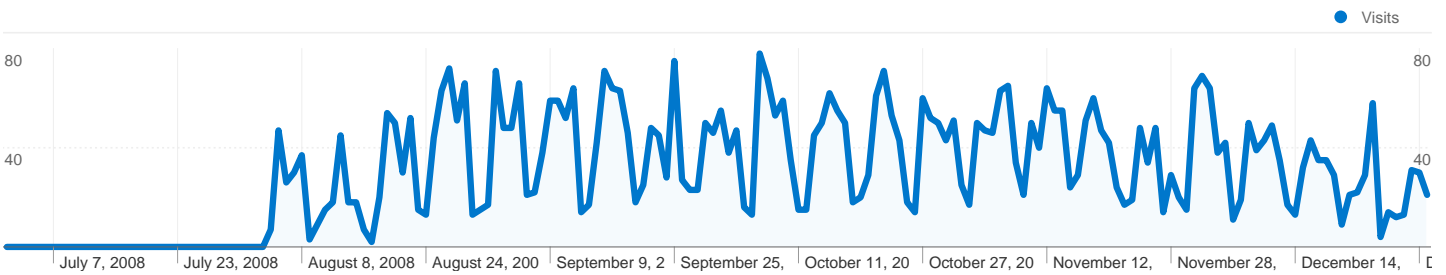

All traffic sources sent a total of 5,611 visits

- **10.92% Direct Traffic**
- **88.08% Referring Sites**
- **1.00% Search Engines**

- **Referring Sites**
  4,942.00 (88.08%)
- **Direct Traffic**
  613.00 (10.92%)
- **Search Engines**
  56.00 (1.00%)

Top Traffic Sources

Sources	Visits	% visits	Keywords	Visits	% visits
magic.lib.uconn.edu (referral)	3,218	57.35%	econmap	19	33.93%
mapserver.lib.uconn.edu	1,134	20.21%	econmap.com	14	25.00%
(direct) ((none))	613	10.92%	magic map online	4	7.14%
econmap.com (referral)	415	7.40%	uconnmagic	3	5.36%
progeos.com (referral)	130	2.32%	magic mapping	2	3.57%