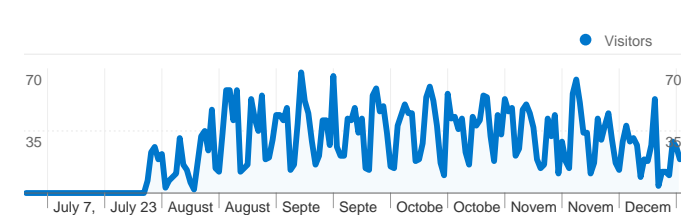

**Site Usage**

 **5,611** Visits

 **24.81%** Bounce Rate

 **91,583** Pageviews

 **00:06:36** Avg. Time on Site

 **16.32** Pages/Visit

 **69.31%** % New Visits

**Visitors Overview**

**3,892 people visited this site**

 **5,611** Visits

 **3,892** Absolute Unique Visitors

 **91,583** Pageviews

 **16.32** Average Pageviews

 **00:06:36** Time on Site

 **24.81%** Bounce Rate

 **69.31%** New Visits

**5,611 visits came from 56 countries/territories**

Site Usage

| Country/Territory  | Visits   | Pages/Visit  | Avg. Time on Site   | % New Visits   | Bounce Rate |
|--|--|--|---|--|-------------|
| <b>Visits</b><br><b>5,611</b><br>% of Site Total:<br>100.00% | <b>Pages/Visit</b><br><b>16.32</b><br>Site Avg:<br>16.32 (0.00%) | <b>Avg. Time on Site</b><br><b>00:06:36</b><br>Site Avg:<br>00:06:36 (0.00%) | <b>% New Visits</b><br><b>69.40%</b><br>Site Avg:<br>69.31% (0.13%) | <b>Bounce Rate</b><br><b>24.81%</b><br>Site Avg:<br>24.81% (0.00%) |             |
| United States  | 5,177  | 17.39  | 00:07:01  | 67.84%   | 22.14%      |
| Canada   | 131  | 2.60   | 00:00:30  | 100.00%  | 81.68%      |
| United Kingdom   | 80   | 6.44   | 00:03:38  | 67.50%   | 21.25%      |
| India  | 32   | 6.75   | 00:04:16  | 93.75%   | 31.25%      |
| Poland   | 21   | 2.57   | 00:01:46  | 80.95%   | 38.10%      |
| Singapore  | 17   | 1.06   | 00:00:01  | 11.76%   | 94.12%      |
| Mexico   | 14   | 1.29   | 00:00:25  | 100.00%  | 92.86%      |
| Australia  | 10   | 4.60   | 00:01:10  | 90.00%   | 40.00%      |
| Ukraine  | 9  | 4.00   | 00:03:48  | 100.00%  | 44.44%      |

Pages on this site were viewed a total of 91,583 times

 **91,583** Pageviews

 **9,802** Unique Views

 **24.81%** Bounce Rate