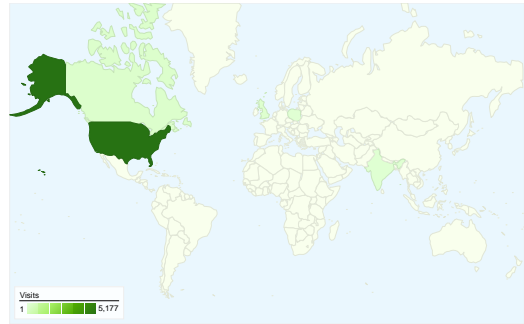

**Site Usage**

 **5,611** Visits

 **24.81%** Bounce Rate

 **91,583** Pageviews

 **00:06:36** Avg. Time on Site

 **16.32** Pages/Visit

 **69.31%** % New Visits

**Visitors Overview**

**Visitors**  
**3,892**

**Map Overlay world**

**Traffic Sources Overview**

- **Referring Sites**  
4,942.00 (88.08%)
- **Direct Traffic**  
613.00 (10.92%)
- **Search Engines**  
56.00 (1.00%)

**Content Overview**

**5,611 visits came from 56 countries/territories**

Site Usage

| Country/Territory  | Visits   | Pages/Visit  | Avg. Time on Site   | % New Visits   | Bounce Rate |
|--|--|--|---|--|-------------|
| <b>Visits</b><br><b>5,611</b><br>% of Site Total:<br>100.00% | <b>Pages/Visit</b><br><b>16.32</b><br>Site Avg:<br>16.32 (0.00%) | <b>Avg. Time on Site</b><br><b>00:06:36</b><br>Site Avg:<br>00:06:36 (0.00%) | <b>% New Visits</b><br><b>69.40%</b><br>Site Avg:<br>69.31% (0.13%) | <b>Bounce Rate</b><br><b>24.81%</b><br>Site Avg:<br>24.81% (0.00%) |             |
| United States  | 5,177  | 17.39  | 00:07:01  | 67.84%   | 22.14%      |
| Canada   | 131  | 2.60   | 00:00:30  | 100.00%  | 81.68%      |
| United Kingdom   | 80   | 6.44   | 00:03:38  | 67.50%   | 21.25%      |
| India  | 32   | 6.75   | 00:04:16  | 93.75%   | 31.25%      |
| Poland   | 21   | 2.57   | 00:01:46  | 80.95%   | 38.10%      |
| Singapore  | 17   | 1.06   | 00:00:01  | 11.76%   | 94.12%      |
| Mexico   | 14   | 1.29   | 00:00:25  | 100.00%  | 92.86%      |
| Australia  | 10   | 4.60   | 00:01:10  | 90.00%   | 40.00%      |
| Ukraine  | 9  | 4.00   | 00:03:48  | 100.00%  | 44.44%      |

Pages on this site were viewed a total of 91,583 times

 **91,583** Pageviews

 **9,802** Unique Views

 **24.81%** Bounce Rate