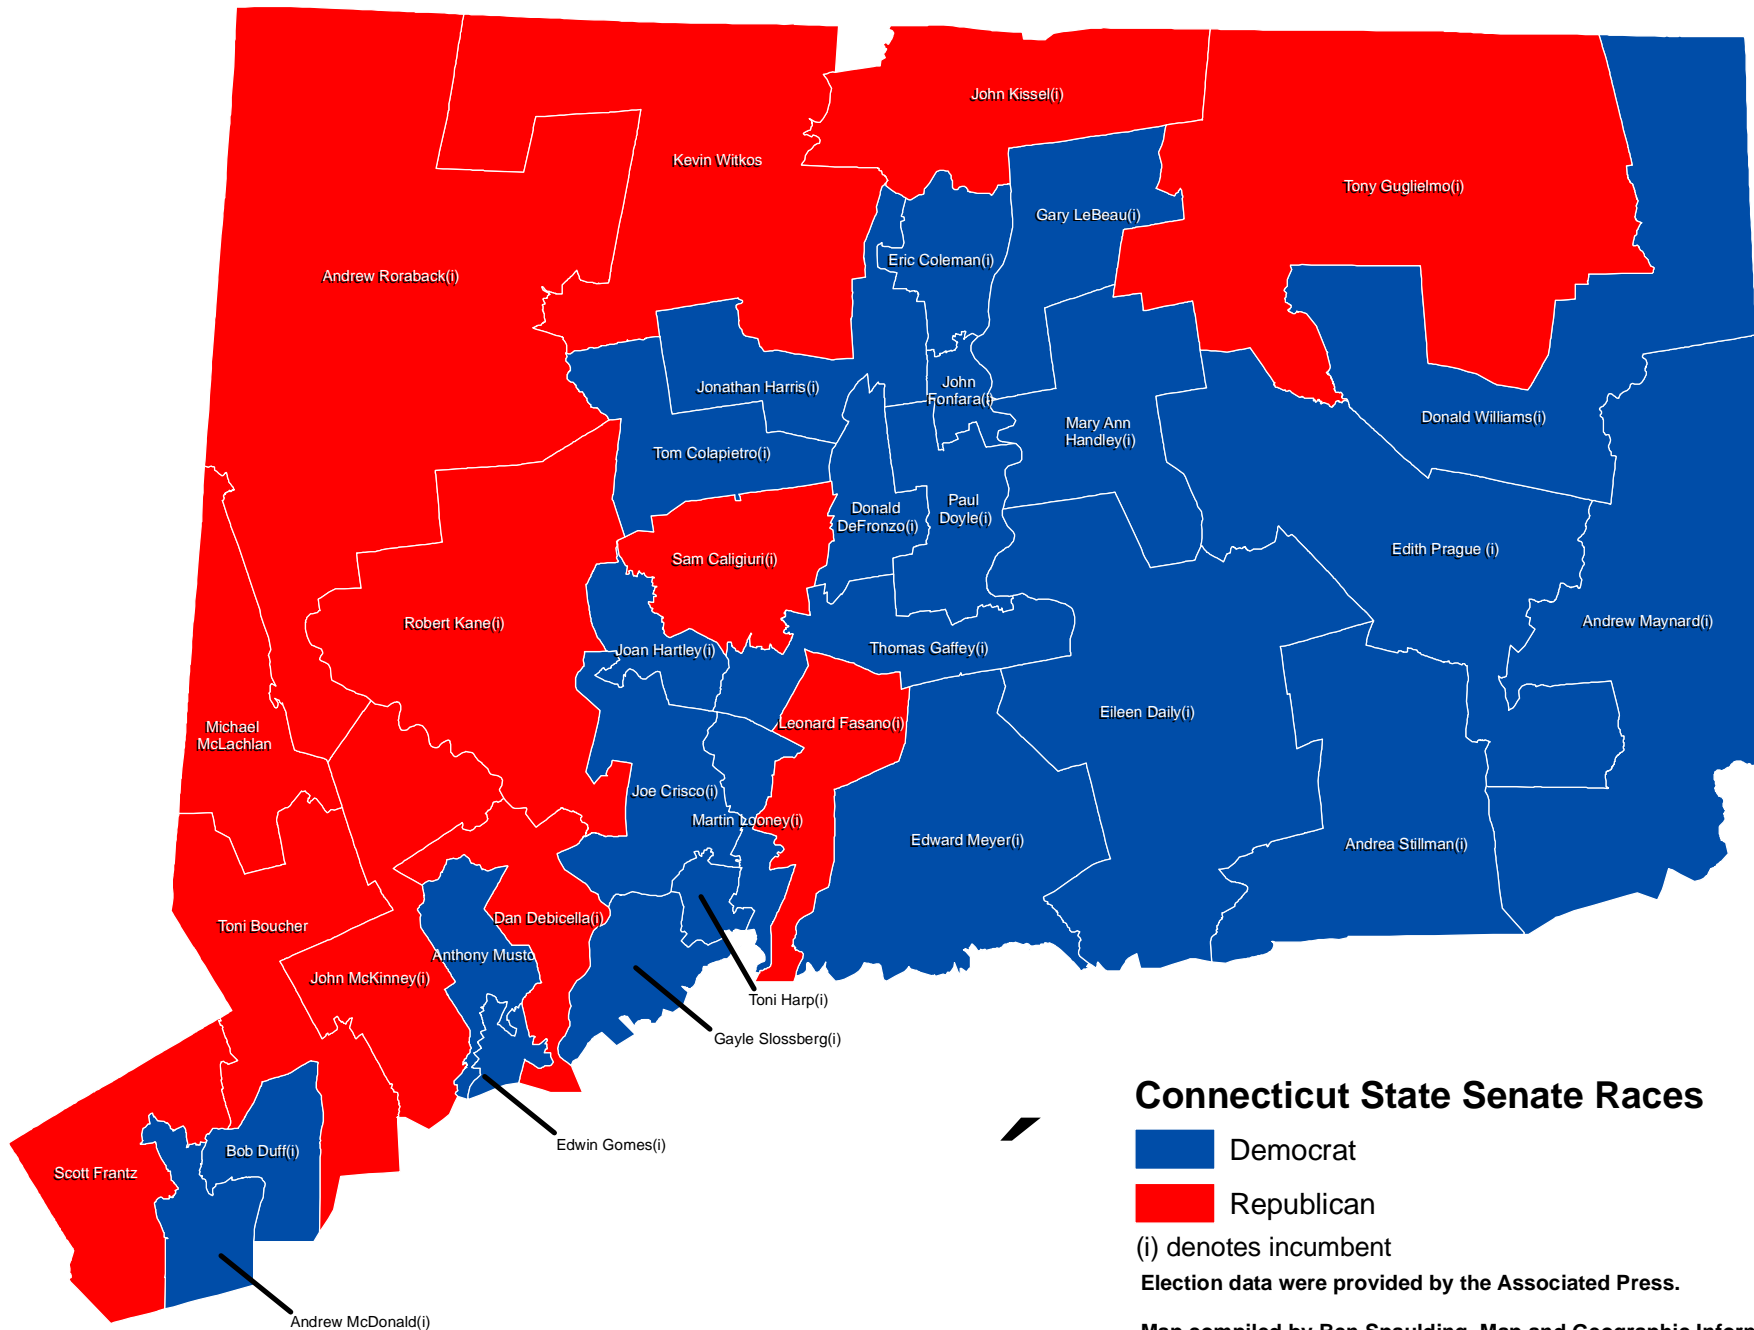

Connecticut Election 2008 - State Senate Results

Connecticut State Senate Races

Democrat

Republican

(i) denotes incumbent

Election data were provided by the Associated Press.

Map compiled by Ben Spaulding, Map and Geographic Information Center-Homer Babbidge Library University of Connecticut.

[For more Connecticut maps visit magic.lib.uconn.edu](http://magic.lib.uconn.edu)